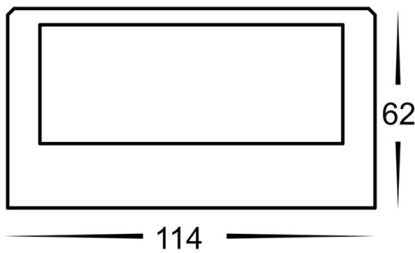

## PRODUCT SPECIFICATIONS

- Name:** Ridge
- Material:** Solid Bronze
- Colour:** Bronze
- CRI:** ≥80
- IP Rating:** IP54
- Lamp Base:** Built in LED
- Wiring:** Parallel
- Dimmable:** No
- Warranty:** 2 years replacement\*\*

PART NUMBER	COLOUR TEMP	LUMENS*	INPUT VOLTAGE	BEAM ANGLE	INCLUDED GLOBES
<b>HV3283C-BRZ</b>	5500k	520lm	12v DC	120°	Built in 6w LED
<b>HV3283W-BRZ</b>	3000k	480lm	12v DC	120°	Built in 6w LED

Must be used with suitable 12v DC LED driver