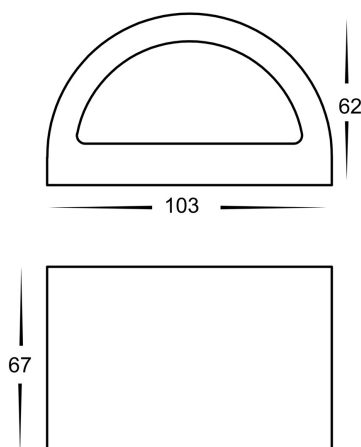

PART NUMBER	COLOUR TEMP	LUMENS*	INPUT VOLTAGE	BEAM ANGLE	INCLUDED GLOBES
HV3282T-BRZ	3000k	480lm	12v DC	120°	Built in 6w LED
HV3282T-BLK	4000k	500lm			
HV3282T-WHT	5500k	520lm			

Must be used with suitable 12v DC LED driver

* Lumen output measured at source

** See Warranty Terms and Conditions for more information