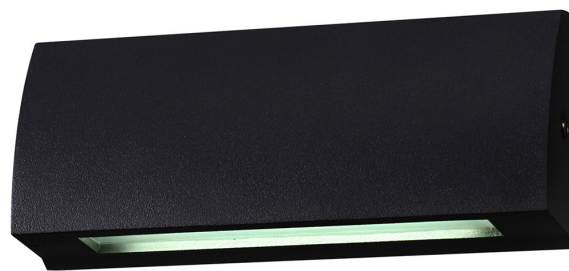

PRODUCT SPECIFICATIONS

Name: Taso

Material: Aluminium

Colour: Black, White or Silver

CRI: ≥80

IP Rating: IP54

Lamp Base: Built in LED

Wiring: Parallel

Dimmable: No

Warranty: 2 years replacement**

PART NUMBER	COLOUR TEMP	LUMENS*	INPUT VOLTAGE	BEAM ANGLE	INCLUDED GLOBES
HV3272C-BLK-12V	5500k	650lm	12v DC	120°	Built in 10w LED
HV3272W-BLK-12V	3000k	600lm	12v DC	120°	Built in 10w LED
HV3272C-WHT-12V	5500k	650lm	12v DC	120°	Built in 10w LED
HV3272W-WHT-12V	3000k	600lm	12v DC	120°	Built in 10w LED
HV3272C-SLV-12V	5500k	650lm	12v DC	120°	Built in 10w LED
HV3272W-SLV-12V	3000k	600lm	12v DC	120°	Built in 10w LED