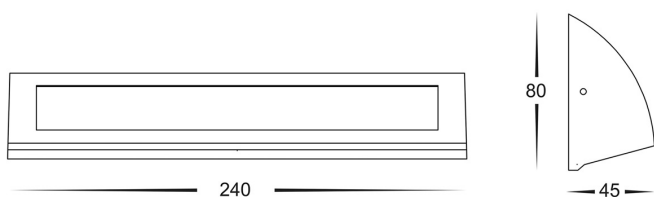

PRODUCT SPECIFICATIONS

Name: Taso

Material: Aluminium

Colour: Black, White or Silver

CRI: ≥80

IP Rating: IP54

Lamp Base: Built in LED

Wiring: Parallel

Dimmable: No

Warranty: 2 years replacement**

PART NUMBER	COLOUR TEMP	LUMENS*	INPUT VOLTAGE	BEAM ANGLE	INCLUDED GLOBES
HV3272C-BLK-12V	5500k	650lm	12v DC	120°	Built in 10w LED
HV3272W-BLK-12V	3000k	600lm	12v DC	120°	Built in 10w LED
HV3272C-WHT-12V	5500k	650lm	12v DC	120°	Built in 10w LED
HV3272W-WHT-12V	3000k	600lm	12v DC	120°	Built in 10w LED
HV3272C-SLV-12V	5500k	650lm	12v DC	120°	Built in 10w LED
HV3272W-SLV-12V	3000k	600lm	12v DC	120°	Built in 10w LED

Must be used with suitable 12v DC LED driver

* Lumen output measured at source

** See Warranty Terms and Conditions for more information