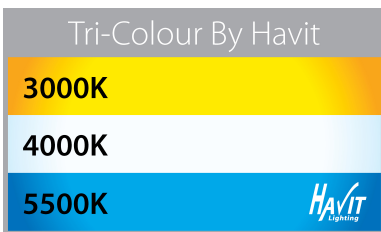

## PRODUCT SPECIFICATIONS

**Name:** BATA

**Material:** 316 stainless steel face  
with aluminum base

**Colour:** Black face

**IP Rating:** IP54

**Lamp Base:** Built in TRI Colour LED

**CRI:** ≥80

**Wiring:** Parallel

**Dimmable:** Yes

**Warranty:** 2 years replacement\*\*

N = 5500K  
C = 4000K  
W = 3000K

To choose colour temperature when installing fittings, change dip switch located on front of LED panel.

PART NUMBER	COLOUR TEMP	LUMENS	INPUT VOLTAGE	INCLUDED GLOBES
HV3004T-BLK	3000K	800lm	240v	10w Built in LED
	4000K	850lm		
	5500K	900lm		