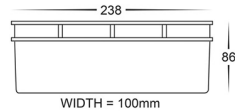

## PRODUCT SPECIFICATIONS

**Name:** BATA

**Material:** 316 stainless steel face  
with aluminum base

**Colour:** Black face

**IP Rating:** IP54

**Lamp Base:** Built in TRI Colour LED

**CRI:** ≥80

**Wiring:** Parallel

**Dimmable:** Yes

**Warranty:** 2 years replacement\*\*

N = 5500K  
C = 4000K  
W = 3000K

To choose colour temperature when installing fittings, change dip switch located on front of LED panel.

PART NUMBER	COLOUR TEMP	LUMENS	INPUT VOLTAGE	INCLUDED GLOBES
HV3004T-BLK	3000K	800lm	240v	10w Built in LED
	4000K	850lm		
	5500K	900lm		