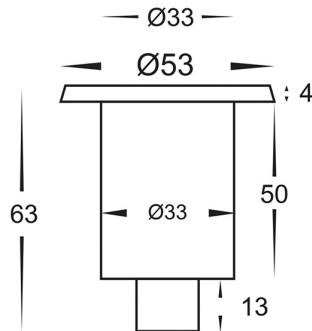

PRODUCT SPECIFICATIONS

Name: Mini Ollo

Material: 316 Stainless Steel

Colour: Black face

CRI: ≥80

IP Rating: IP67

Lamp Base: Built in LED

Wiring: Parallel

Dimmable: No

Warranty: 2 years replacement**

Cutout with Canister
Ø46

Cutout without Canister

PART NUMBER	COLOUR TEMP	LUMENS	INPUT VOLTAGE	BEAM ANGLE	INCLUDED GLOBES
HV2892C-BLK	5500K	90lm	12v DC	30°	1w Built in LED
HV2892W-BLK	3000K	80lm	12v DC	30°	1w Built inLED