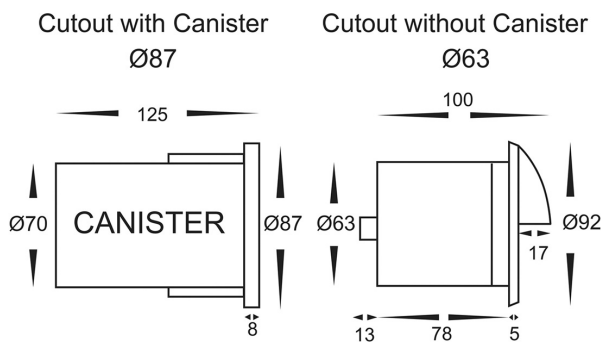

OLLO Black LED Step Light With Eyelid

PRODUCT DETAILS

Name: OLLO

Material: 316 Stainless Steel

Colour: Black

IP Rating: IP65

Lamp Base: MR16

Warranty: 2 years replacement**

PART NUMBER	COLOUR TEMP	LUMENS	INPUT VOLTAGE	BEAM ANGLE	INCLUDED GLOBES
HV19012C-BLK	6000K	300lm	12v DC	120°	5w MR16 LED
HV19012W-BLK	3000K	250lm	12v DC	120°	5w MR16 LED

12v models must be used with suitable 12v DC LED driver