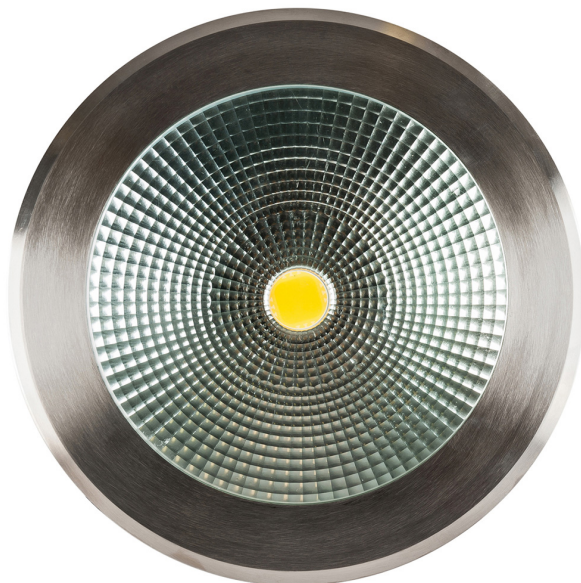

## PRODUCT SPECIFICATIONS

**Name:** KLIP

**Material:** 316 Stainless Steel face with Aluminium Body

**Colour:** Stainless Steel

**Trafficable:** 1000kgs

**IP Rating:** IP65

**Lamp Base:** Built in LED

**CRI:** ≥80

**Wiring:** Parallel

**Dimmable:** No

**Warranty:** 2 years replacement\*\*

**NOTE:** adequate drainage must be allowed when installed

Cutout with Canister  
Ø236

Cutout without Canister  
Ø220  
Ø260

PART NUMBER	COLOUR TEMP	LUMENS	INPUT VOLTAGE	BEAM ANGLE	INCLUDED GLOBES
HV1835C-12V	5500K	2700lm	12v DC	120°	Built in 30w LED
HV1835W-12V	3000K	2400lm	12v DC	120°	Built in 30w LED
HV1835C-240V	5500K	2700lm	240v	120°	Built in 30w LED
HV1835W-240V	3000K	2400lm	240v	120°	Built in 30w LED