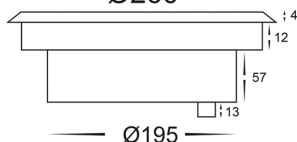

## PRODUCT SPECIFICATIONS

**Name:** KLIP

**Material:** 316 Stainless Steel face with Aluminium Body

**Colour:** Stainless Steel

**Trafficable:** 1000kgs

**IP Rating:** IP65

**Lamp Base:** Built in LED

**CRI:** ≥80

**Wiring:** Parallel

**Dimmable:** No

**Warranty:** 2 years replacement\*\*

**NOTE:** adequate drainage must be allowed when installed

Cutout with Canister  
Ø236

Cutout without Canister  
Ø220  
Ø260

PART NUMBER	COLOUR TEMP	LUMENS	INPUT VOLTAGE	BEAM ANGLE	INCLUDED GLOBES
HV1835C-12V	5500K	2700lm	12v DC	120°	Built in 30w LED
HV1835W-12V	3000K	2400lm	12v DC	120°	Built in 30w LED
HV1835C-240V	5500K	2700lm	240v	120°	Built in 30w LED
HV1835W-240V	3000K	2400lm	240v	120°	Built in 30w LED