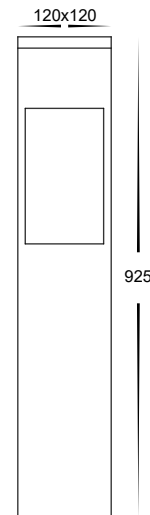

Product Ordering

Part Number	Colour Temp	Lumens	Input Voltage	Beam Angle	Included LED	Barcode
HV1631T-BLK-240V-SQ	3000k 4000k 5500k	770lm 780lm 775lm	240v AC	60°	TRI Colour 12w Built in LED	9350418019660
HV1631T-BLK-24V-SQ	3000k 4000k 5500k	770lm 780lm 775lm	24v DC	60°	TRI Colour 12w Built in LED	T.B.C.

*Items ordered after 01-01-2022