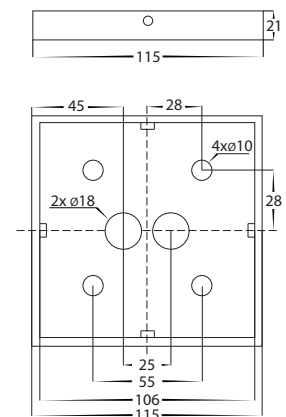

Product Ordering

Part Number	Colour Temp	Lumens	Input Voltage	Beam Angle	Included LED	Barcode
HV1631T-BLK-240V-SQ	3000k 4000k 5500k	770lm 780lm 775lm	240v AC	60°	TRI Colour 12w Built in LED	9350418019660
HV1631T-BLK-24V-SQ	3000k 4000k 5500k	770lm 780lm 775lm	24v DC	60°	TRI Colour 12w Built in LED	T.B.C.

*Items ordered after 01-01-2022