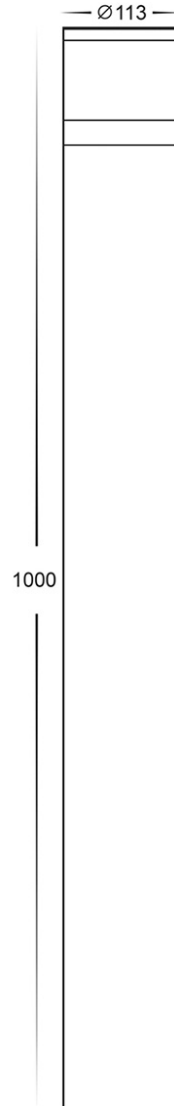

PRODUCT SPECIFICATIONS

Name: HIGHLITE

Material: Aluminium

Colour: Black

IP Rating: IP65

Lamp Base: Built in TRI Colour LED

CRI: ≥80

Wiring: Parallel

Dimmable: No

Warranty: 2 years replacement**

PART NUMBER	COLOUR TEMP	LUMENS	INPUT VOLTAGE	INCLUDED GLOBES
HV1626T-BLK-240V	3000K 4000K 5500K	1900lm 1970lm 2040lm	240v	24w Built in LED

* Lumen output measured at source