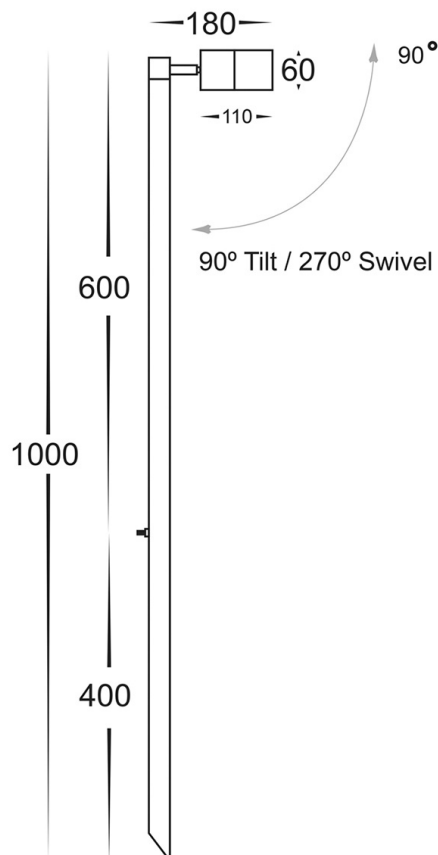

Tivah Solid Copper Single Adjustable LED Garden Light

PRODUCT SPECIFICATIONS:

Name: TIVAH

Material: Solid Copper

Colour: Copper (will age over time)

CRI: ≥80

IP Rating: IP65

Lamp Base: MR16

Wiring: Parallel

Dimmable: No

Warranty: 2 years replacement**

Weathered Copper

PART NUMBER	COLOUR TEMP	LUMENS*	INPUT VOLTAGE	BEAM ANGLE	INCLUDED GLOBES
HV1403C-CP	5500k	300lm	12v DC	120°	5w MR16 LED
HV1403W-CP	3000k	250lm	12v DC	120°	5w MR16 LED