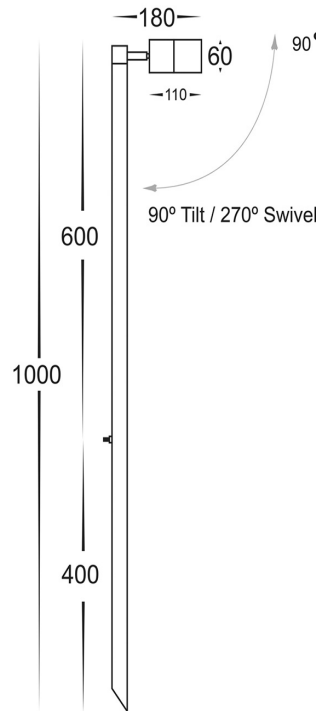

Tivah Antique Brass Single Adjustable LED Garden Light

PRODUCT SPECIFICATIONS:

- Name:** TIVAH
- Material:** Solid Brass
- Colour:** Antique Brass
- CRI:** ≥80
- IP Rating:** IP65
- Lamp Base:** MR16
- Wiring:** Parallel
- Dimmable:** No
- Warranty:** 2 Years Replacement**

PART NUMBER	COLOUR TEMP	LUMENS*	INPUT VOLTAGE	BEAM ANGLE	INCLUDED GLOBES
HV1403C-AB	5500k	300lm	12v DC	120°	5w MR16 LED
HV1403W-AB	3000k	250lm	12v DC	120°	5w MR16 LED

Must be used with suitable 12v DC LED driver