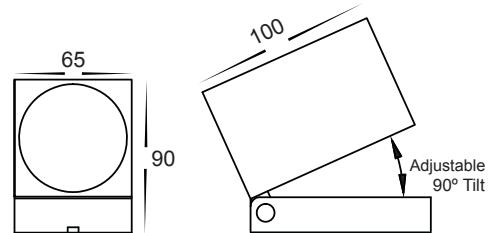

Single Adjustable Wall Lights

Matt Black

Matt White

Accord

- Square single adjustable wall pillar light
- Aluminium poly powder coated white and black
- Tempered glass
- IP rating: IP54

IMAGE	PART NUMBER	COLOUR TEMP	LUMENS	POWER	INCLUDED GLOBES
	HV3630C-BLK	5500k	300lm	240v LED 5w	5w GU10 LED globe
	HV3630W-BLK	3000k	250lm	240v LED 5w	5w GU10 LED globe
	HV3630C-WHT	5500k	300lm	240v LED 5w	5w GU10 LED globe
	HV3630W-WHT	3000k	250lm	240v LED 5w	5w GU10 LED globe