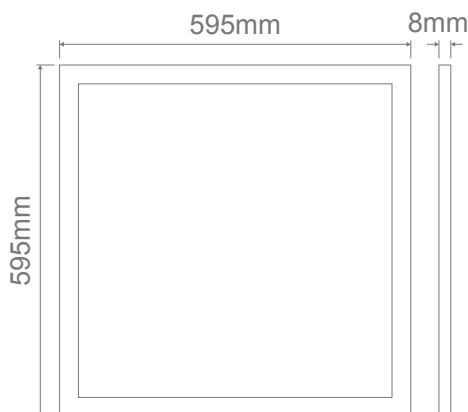

PANEL-606 WHT TRIO

Panel Light

Description

35W LED Panel light. White frame, opal diffuser. These are ideal as ceiling light for T-BAR ceilings, or by using a plaster recessed frame, ideal for commercial applications, office spaces. Now with TRIO, the added option of changing the colour temperature output of the panel with a dip switch function attached to the cable of the fitting.

Specification Features

Input Voltage:	240VAC
Power (W):	35W
IP rating (IP):	44
Lumens (lm):	Warm White 3000K - 3200lm Neutral White 4000K - 3300lm White 5700K - 3400lm
LED type:	High efficiency SMD LED
CCT:	3000K - 4000K - 5700K (Switchable)
CRI:	≥80
Dimmable:	No
Mounting Type:	Recessed into standard grid ceiling or via optional plaster trim kit for plaster board ceilings or via optional wire suspended or surface mounted kit.
Lifespan (hrs):	40,000hrs
Dimensions:	(L) 595mm x (W) 595mm x (H) 10mm

**DISCLAIMER: Please note our Three Year Warranty does not cover discolouration of the diffuser. Please see Instruction Manual for further details.*

Diagrams / Additional

Order Code: 17611
Product Code: PANEL-606-WHT-TRIO
Colour: White frame - 3000K-4000K-5700K (Switchable)

LED Panel Trim (Recessed Plaster Frame)

Order Code: 19327
Product Code: TRIM606-W

LED Panel Frame (Surface Mount Frame)

Order Code: 19331
Product Code: SM-KIT606-A
Colour: Aluminium Anodised
Product Code: SM-KIT606-W
Order Code: 19335
Colour: Satin White