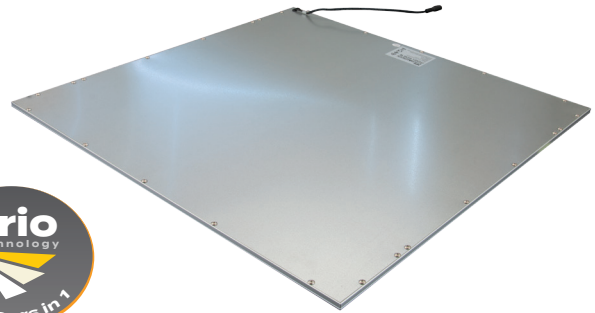

PANEL-606 WHT TRIO

Panel Light

Description

35W LED Panel light. White frame, opal diffuser. These are ideal as ceiling light for T-BAR ceilings, or by using a plaster recessed frame, ideal for commercial applications, office spaces. Now with TRIO, the added option of changing the colour temperature output of the panel with a dip switch function attached to the cable of the fitting.

Specification Features

Input Voltage:	240VAC
Power (W):	35W
IP rating (IP):	44
Lumens (lm):	Warm White 3000K - 3200lm Neutral White 4000K - 3300lm White 5700K - 3400lm
LED type:	High efficiency SMD LED
CCT:	3000K - 4000K - 5700K (Switchable)
CRI:	≥80
Dimmable:	No
Mounting Type:	Recessed into standard grid ceiling or via optional plaster trim kit for plaster board ceilings or via optional wire suspended or surface mounted kit.
Lifespan (hrs):	40,000hrs
Dimensions:	(L) 595mm x (W) 595mm x (H) 10mm

**DISCLAIMER: Please note our Three Year Warranty does not cover discolouration of the diffuser. Please see Instruction Manual for further details.*

Diagrams / Additional

Order Code: 17611
Product Code: PANEL-606-WHT-TRIO
Colour: White frame - 3000K-4000K-5700K (Switchable)

LED Panel Trim (Recessed Plaster Frame)

Order Code: 19327
Product Code: TRIM606-W

LED Panel Frame (Surface Mount Frame)

Order Code: 19331
Product Code: SM-KIT606-A
Colour: Aluminium Anodised
Product Code: SM-KIT606-W
Order Code: 19335
Colour: Satin White