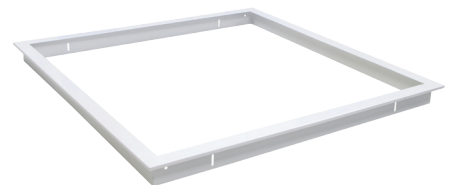

PANEL-606 WHT TRIO

Panel Light

Description

35W LED Panel light. White frame, opal diffuser. These are ideal as ceiling light for T-BAR ceilings, or by using a plaster recessed frame, ideal for commercial applications, office spaces. Now with TRIO, the added option of changing the colour temperature output of the panel with a dip switch function attached to the cable of the fitting.

Specification Features

Input Voltage:	240VAC
Power (W):	35W
IP rating (IP):	44
Lumens (lm):	Warm White 3000K - 3200lm Neutral White 4000K - 3300lm White 5700K - 3400lm
LED type:	High efficiency SMD LED
CCT:	3000K - 4000K - 5700K (Switchable)
CRI:	≥80
Dimmable:	No
Mounting Type:	Recessed into standard grid ceiling or via optional plaster trim kit for plaster board ceilings or via optional wire suspended or surface mounted kit.
Lifespan (hrs):	40,000hrs
Dimensions:	(L) 595mm x (W) 595mm x (H) 10mm

**DISCLAIMER: Please note our Three Year Warranty does not cover discolouration of the diffuser. Please see Instruction Manual for further details.*

Diagrams / Additional

Order Code: 17611
Product Code: PANEL-606-WHT-TRIO
Colour: White frame - 3000K-4000K-5700K (Switchable)

LED Panel Trim (Recessed Plaster Frame)

Order Code: 19327
Product Code: TRIM606-W

LED Panel Frame (Surface Mount Frame)

Order Code: 19331
Product Code: SM-KIT606-A
Colour: Aluminium Anodised
Product Code: SM-KIT606-W
Order Code: 19335
Colour: Satin White