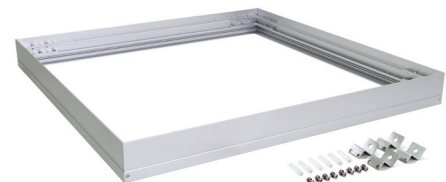

PANEL-303 WHT TRIO Panel Light

Description

12W LED Panel light. White frame, opal diffuser. These are ideal as ceiling light for T-BAR ceilings, or by using a plaster recessed frame, ideal as a kitchen light, laundry light, etc. Now with TRIO, the added option of changing the colour temperature output of the panel with a dip switch function attached to the cable of the fitting.

Specification Features

Input Voltage:	240VAC
Power (W):	12W
IP rating (IP):	44
Lumens (lm):	Warm White 3000K - 900lm Neutral White 4000K - 1000lm White 5700K - 1100lm
LED type:	High efficiency SMD LED
CCT:	3000K - 4000K - 5700K (Switchable)
CRI:	≥80
Dimmable:	No
Mounting Type:	Recessed into standard grid ceiling or via optional plaster trim kit for plaster board ceilings or via optional wire suspended or surface mounted kit.
Lifespan (hrs):	40,000hrs
Dimensions:	(L) 295mm x (W) 295mm x (H) 10mm

**DISCLAIMER: Please note our Three Year Warranty does not cover discolouration of the diffuser. Please see Instruction Manual for further details.*

Order Code: 17605
Product Code: PANEL-303-WHT-TRIO
Colour: White frame - 3000K-4000K-5700K (Switchable)

LED Panel Trim (Recessed Plaster Frame)

Order Code: 19324
Product Code: TRIM303-W

LED Panel Trim (Surface Mount Frame)

Order Code: 19328
Product Code: SM-KIT303-A
Colour: Aluminium Anodised

Order Code: 19332
Product Code: SM-KIT303-W
Colour: Satin White