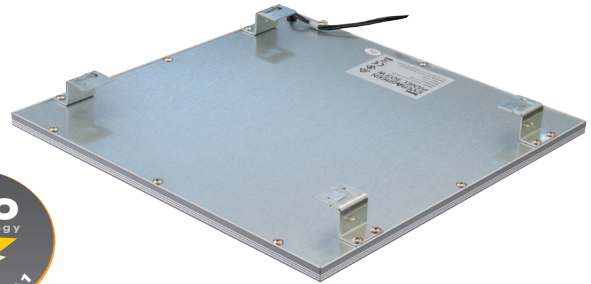

PANEL-303 WHT TRIO Panel Light

Description

12W LED Panel light. White frame, opal diffuser. These are ideal as ceiling light for T-BAR ceilings, or by using a plaster recessed frame, ideal as a kitchen light, laundry light, etc. Now with TRIO, the added option of changing the colour temperature output of the panel with a dip switch function attached to the cable of the fitting.

Specification Features

Input Voltage:	240VAC
Power (W):	12W
IP rating (IP):	44
Lumens (lm):	Warm White 3000K - 900lm Neutral White 4000K - 1000lm White 5700K - 1100lm
LED type:	High efficiency SMD LED
CCT:	3000K - 4000K - 5700K (Switchable)
CRI:	≥80
Dimmable:	No
Mounting Type:	Recessed into standard grid ceiling or via optional plaster trim kit for plaster board ceilings or via optional wire suspended or surface mounted kit.
Lifespan (hrs):	40,000hrs
Dimensions:	(L) 295mm x (W) 295mm x (H) 10mm

**DISCLAIMER: Please note our Three Year Warranty does not cover discolouration of the diffuser. Please see Instruction Manual for further details.*

Order Code: 17605
Product Code: PANEL-303-WHT-TRIO
Colour: White frame - 3000K-4000K-5700K (Switchable)

LED Panel Trim (Recessed Plaster Frame)

Order Code: 19324
Product Code: TRIM303-W

LED Panel Trim (Surface Mount Frame)

Order Code: 19328
Product Code: SM-KIT303-A
Colour: Aluminium Anodised

Order Code: 19332
Product Code: SM-KIT303-W
Colour: Satin White