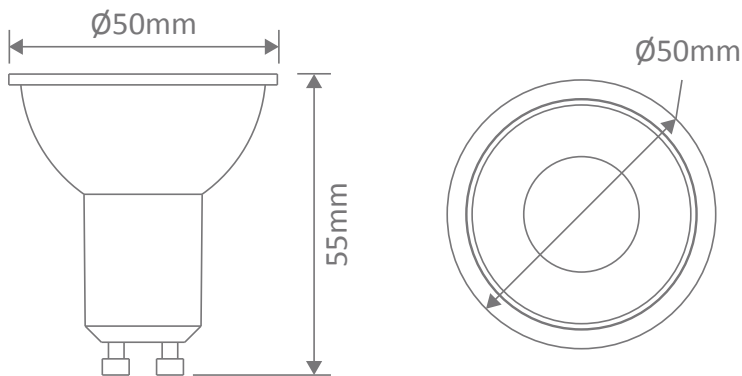

KEY-GU10 LED Lamp

Description

6W 240V globe, GU10 shape, with a wide beam for better light projection.
3000K Warm White and 5000K White LED options.

Specification Features

Input Voltage: 240V AC
 Power (W): 6W
 IP rating (IP): IP20
 Lumens (lm): Warm White 3000K - 450lm
 White 5000K - 500lm
 LED type: SMD
 CCT: 3000K - 5000K
 CRI: ≥80
 Beam angle (°): 60°
 Dimmable: Yes*
 Lifespan (hrs): 30,000hrs
 Base: GU10

* Tested on the Domus dimmer series. May work on others but not tested.

Diagrams / Additional

Item No.	Variant	Colour
KEY-GU10-6	65008	3000K
	65010	5000K