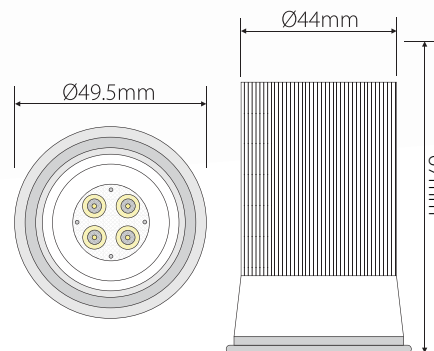

EVRETRO12-W