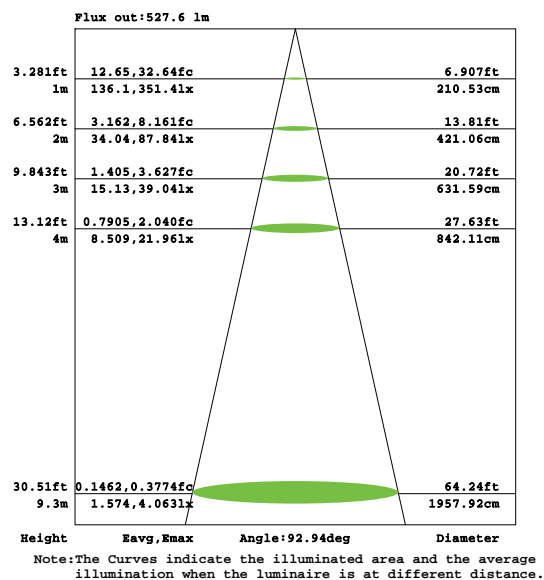

Colour: Satin white-White 5000K  

Product code: EV-DCR13-ALU-W

Order code: 20523

Colour: Aluminium-White 5000K  

White Finish

Aluminium Finish

Warm White LED (3000K)

White LED (5000K)