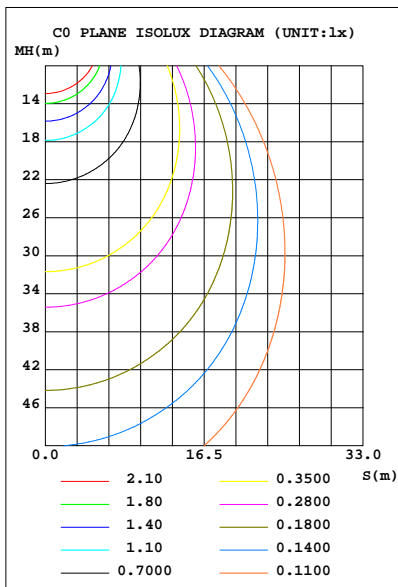

Colour: Satin white-White 5000K  

Product code: EV-DCR13-ALU-W

Order code: 20523

Colour: Aluminium-White 5000K  

White Finish

Aluminium Finish

Warm White LED (3000K)

White LED (5000K)