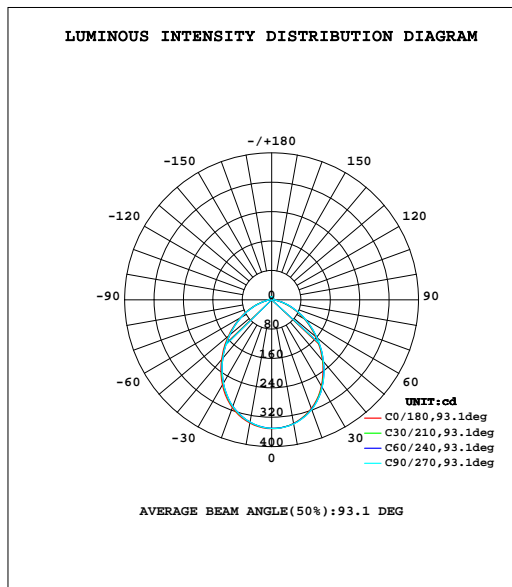

Colour: Satin white-White 5000K  

Product code: EV-DCR13-ALU-W

Order code: 20523

Colour: Aluminium-White 5000K  

White Finish

Aluminium Finish

Warm White LED (3000K)

White LED (5000K)