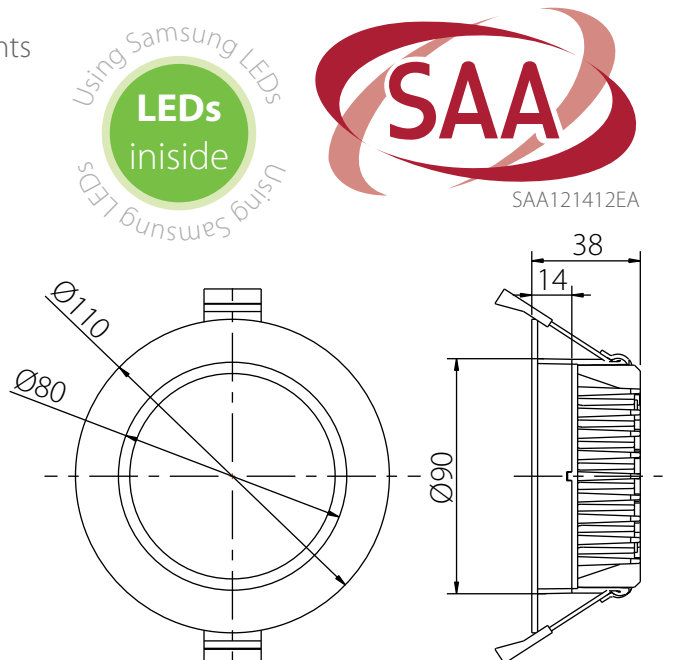

- 13W total power consumption which uses much less electricity over the traditional 50W halogen lamps
- Step back opal diffuser lens which not only offers a more diffused and wide light but gives you that anti-glare factor due to the step back feature
- Internal reflector system which controls the light evenly across the lens
- Samsung LED, a world leader in SMD LED technology
- High quality satin white trim or machined aluminium finish
- Universal 90mm hole cut out size
- High lumen output with over 849lm in warm white and 889 in white colour
- Mains dimmable LED driver that suits most currently available Australian dimmers including Clipsal C-Bus system and the newly released One-Touch electronic dimmer. Fitted with a flex and plug for ease of installations and/or removal
- Ultra slim mounting depth to maximize installation requirements

Colour: Satin white-White 5000K  

Product code: EV-DCR13-ALU-W

Order code: 20523

Colour: Aluminium-White 5000K  

White Finish

Aluminium Finish

Warm White LED (3000K)

White LED (5000K)