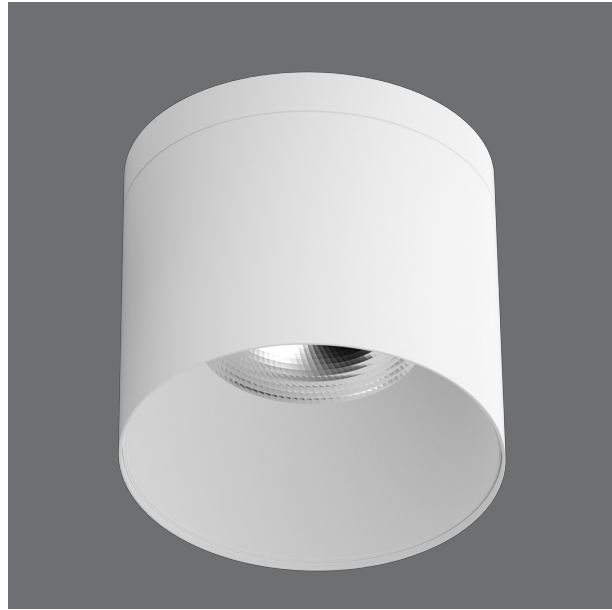

AIRLEE S9605TC - 15/40W

15 - 40 watt IP65 surface mount downlight with dimmable options

Application

Ideal for any retail, residential or commercial interior space

Design Specifications

- Choice of 15, 30 or 40 watt integral control gear, with flickerCONTROLLED performance
- Selectable CCT 3000 / 4000 / 5700K
- Choice of black or white powdercoat finish
- Robust IP65 die-cast aluminium body profile
- High performance multi-faceted reflector profile, beam 60°, CRI>90
- IK06 rated

Performance

- Dimmable - **YES**
- Dimmer Type - **REFER MODEL NUMBER**

Technical Specification

Product	Model No.	Input Voltage (V/AC)	Power (W)	Lumens (lm)	CCT (K)	Beam Angle (°)
	S9605/85/15TC/WH	240	15	1350/1500/1425	3000/4000/5700	60
	S9605/85/15TC/BK	240	15	1125/1275/1200	3000/4000/5700	60
	S9605/135/30TC/WH	240	30	3000/3300/3150	3000/4000/5700	60
	S9605/135/30TC/BK	240	30	2400/2700/2550	3000/4000/5700	60
	S9605/185/40TC/WH	240	40	4000/4400/4200	3000/4000/5700	60
	S9605/185/40TC/WH	240	40	3200/3600/3400	3000/4000/5700	60

Dimmable	CRI	Body Colour	Diameter (mm)	Dim (mm)
YES	90	WHITE	86	147(H)
YES	90	BLACK	86	147(H)
NO	90	WHITE	136	150(H)
NO	90	BLACK	136	150(H)
NO	90	WHITE	165	184(H)
NO	90	BLACK	165	184(H)

Due to continued product and technology enhancements, data sourced from sal.net.au shall not form part of any contract and or technical performance guarantee unless expressly confirmed in writing by SAL at the time of order. Products are sold in accordance with [SAL Terms and Conditions of sale](#) and all images shown are for illustration purposes only and may vary from the actual colour or finish. Unless specifically stated, all IP ratings nominated for Interior products are from "below the ceiling".

Dimensions