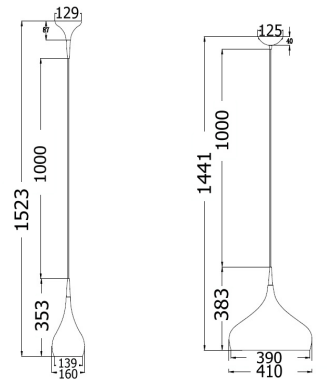

- Input voltage: 240V 50Hz
- Max. wattage: 60W
- Interior of fitting: White
- Can fit halogen, carbon filament and LED E27 base lamps
- Lamps not included
- 1 year replacement warranty

ZARA1

oak wood colour/
bell shape/
aluminium & PC

ZARA8

satin nickel colour/dome
shape/steel & PC

ZARA5

white colour/bell
shape/steel & PC

ZARA10

white colour/dome shape/
steel & PC

ZARA1-5

ZARA6-10