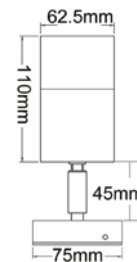

WALL PILLAR LAMPS (MR16 / WHITE / LONG BODY)

- MR16 exterior wall pillar lamp
- Aluminium poly powder coated white body and back plate
- Max. wattage: 35W
- 20W MR16 halogen globe included
- Suitable for use with LED globes
- Remote control gear required

IP
66

1 YEAR
WARRANTY

BASE
MR16

▲ CLA1041L

▲ CLA1141L

▲ CLA1241L

▲ CLA1341L

CODE	DESCRIPTION	LAMP INCL.	
		WATT (W)	CARTON QTY
CLA1041L	WHITE ALUMINIUM 2X20W MR16 UP/DOWN FIXED WALL PILLAR LIGHT	2X20	1/10
CLA1141L	WHITE ALUMINIUM 1X20W MR16 SINGLE FIXED WALL PILLAR LIGHT	1X20	1/10
CLA1241L	WHITE ALUMINIUM 1X20W MR16 SINGLE ADJUSTABLE WALL PILLAR LIGHT	1X20	1/10
CLA1341L	WHITE ALUMINIUM 2X20W MR16 DOUBLE ADJUSTABLE WALL PILLAR LIGHT	2X20	1/10