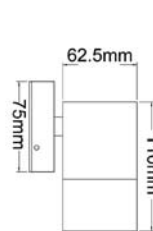

IP
66

1 YEAR
WARRANTY

BASE
MR16

▲ CLA1041L

▲ CLA1141L

▲ CLA1241L

▲ CLA1341L

CODE	DESCRIPTION	LAMP INCL.	
		WATT (W)	CARTON QTY
CLA1041L	WHITE ALUMINIUM 2X20W MR16 UP/DOWN FIXED WALL PILLAR LIGHT	2X20	1/10
CLA1141L	WHITE ALUMINIUM 1X20W MR16 SINGLE FIXED WALL PILLAR LIGHT	1X20	1/10
CLA1241L	WHITE ALUMINIUM 1X20W MR16 SINGLE ADJUSTABLE WALL PILLAR LIGHT	1X20	1/10
CLA1341L	WHITE ALUMINIUM 2X20W MR16 DOUBLE ADJUSTABLE WALL PILLAR LIGHT	2X20	1/10