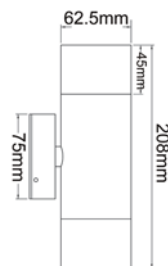

WALL PILLAR LAMPS (MR16 / WHITE / LONG BODY)

- MR16 exterior wall pillar lamp
- Aluminium poly powder coated white body and back plate
- Max. wattage: 35W
- 20W MR16 halogen globe included
- Suitable for use with LED globes
- Remote control gear required

IP
66

1 YEAR
WARRANTY

BASE
MR16

▲ CLA1041L

▲ CLA1141L

▲ CLA1241L

▲ CLA1341L

CODE	DESCRIPTION	LAMP INCL.	
		WATT (W)	CARTON QTY
CLA1041L	WHITE ALUMINIUM 2X20W MR16 UP/DOWN FIXED WALL PILLAR LIGHT	2X20	1/10
CLA1141L	WHITE ALUMINIUM 1X20W MR16 SINGLE FIXED WALL PILLAR LIGHT	1X20	1/10
CLA1241L	WHITE ALUMINIUM 1X20W MR16 SINGLE ADJUSTABLE WALL PILLAR LIGHT	1X20	1/10
CLA1341L	WHITE ALUMINIUM 2X20W MR16 DOUBLE ADJUSTABLE WALL PILLAR LIGHT	2X20	1/10