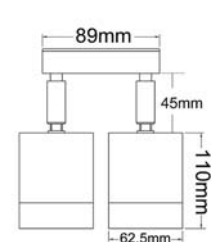

WALL PILLAR LAMPS (MR16 / WHITE / LONG BODY)

- MR16 exterior wall pillar lamp
- Aluminium poly powder coated white body and back plate
- Max. wattage: 35W
- 20W MR16 halogen globe included
- Suitable for use with LED globes
- Remote control gear required

IP
66

1 YEAR
WARRANTY

BASE
MR16

▲ CLA1041L

▲ CLA1141L

▲ CLA1241L

▲ CLA1341L

CODE	DESCRIPTION	LAMP INCL.	
		WATT (W)	CARTON QTY
CLA1041L	WHITE ALUMINIUM 2X20W MR16 UP/DOWN FIXED WALL PILLAR LIGHT	2X20	1/10
CLA1141L	WHITE ALUMINIUM 1X20W MR16 SINGLE FIXED WALL PILLAR LIGHT	1X20	1/10
CLA1241L	WHITE ALUMINIUM 1X20W MR16 SINGLE ADJUSTABLE WALL PILLAR LIGHT	1X20	1/10
CLA1341L	WHITE ALUMINIUM 2X20W MR16 DOUBLE ADJUSTABLE WALL PILLAR LIGHT	2X20	1/10