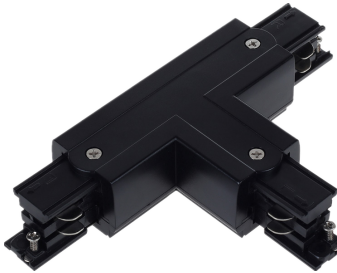

## 4 Wire 3-Circuit Track

- Input voltage range: 220-240V/ 16A
- Material: PC and aluminium
- Colour: black and white
- Universal track

TRK3BL1M  
TRK3BL2M

TRK3WH1M  
TRK3WH2M

General Lighting

Part No.	Description	Dimensions	Carton QTY
TRK3BL1M	TRACK 3 Circuit 4 Wire 1M BLK (incl LIVE TRK3BLLIVER & END CAP TRK3BLEND)	L1000xW35.2xH35.51mm	1/12
TRK3BL2M	TRACK 3 Circuit 4 Wire 2M BLK (incl LIVE TRK3BLLIVER & END CAP TRK3BLEND)	L2000xW35.2xH35.51mm	1/12
TRK3WH1M	TRACK 3 Circuit 4 Wire 1M WH (incl LIVE TRK3WHLIVER & END CAP TRK3WHEND)	L1000xW35.2xH35.51mm	1/12
TRK3WH2M	TRACK 3 Circuit 4 Wire 2M WH (incl LIVE TRK3WHLIVER & END CAP TRK3WHEND)	L2000xW35.2xH35.51mm	1/12

## 4 Wire 3-Circuit Track Straight Connectors

TRK3BLCON1

TRK3WHCON1

TRK3BLCON2

TRK3WHCON2

TRK3BLCON1  
TRK3WHCON1

TRK3BLCON2  
TRK3WHCON2

Part No.	Description	Carton QTY
TRK3BLCON1	TRACK 3 Circuit 4 Wire Mini Straight Connector BLK	1/100
TRK3BLCON2	TRACK 3 Circuit 4 Wire Straight Connector BLK	1/100
TRK3WHCON1	TRACK 3 Circuit 4 Wire Mini Straight Connector WH	1/100
TRK3WHCON2	TRACK 3 Circuit 4 Wire Straight Connector WH	1/100

### 4 Wire 3-Circuit Track 'L-Piece' Connectors (Left or right)

TRK3BLCON3R  
TRK3BLCON3L

TRK3WHCON3R  
TRK3WHCON3L

TRK3BLCON3L  
TRK3WHCON3L

TRK3BLCON3R  
TRK3WHCON3R

Part No.	Description	Carton QTY
TRK3BLCON3L	TRACK 3 Circuit 4 Wire L-Piece Connector - LEFT BLK	1/30
TRK3BLCON3R	TRACK 3 Circuit 4 Wire L-Piece Connector - RIGHT BLK	1/30
TRK3WHCON3L	TRACK 3 Circuit 4 Wire L-Piece Connector - LEFT WH	1/30
TRK3WHCON3R	TRACK 3 Circuit 4 Wire L-Piece Connector - RIGHT WH	1/30

### 4 Wire 3-Circuit Track 'T-Piece' Connectors (Left or right)

TRK3BLCON4L1  
TRK3BLCON4L2  
TRK3BLCON4R1  
TRK3BLCON4R2

TRK3WHCON4L1  
TRK3WHCON4L2  
TRK3WHCON4R1  
TRK3WHCON4R2

TRK3BLCON4L1  
TRK3WHCON4L1