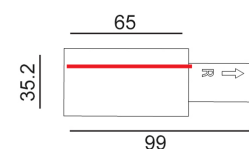

### 4 Wire 3-Circuit Track 'Cross-Piece' & Elbow Connectors

TRK3BLCON5

TRK3WHCON5

TRK3BLCON6

TRK3WHCON6

TRK3BLCON5  
TRK3WHCON5

TRK3BLCON6  
TRK3WHCON6

Part No.	Description	Carton QTY
TRK3BLCON5	TRACK 3 Circuit 4 Wire Cross-Piece Connector BLK	1/30
TRK3BLCON6	TRACK 3 Circuit 4 Wire Elbow Connector BLK	1/30
TRK3WHCON5	TRACK 3 Circuit 4 Wire Cross-Piece Connector WH	1/30
TRK3WHCON6	TRACK 3 Circuit 4 Wire Elbow Connector WH	1/30

### 4 Wire 3-Circuit Track End Cap & Live End (Left or right)

TRK3BLEND

TRK3WHEND

TRK3BLLLEVEL  
TRK3BLLLIVER

TRK3WHLLEVEL  
TRK3WHLLIVER

TRK3BLEND  
TRK3WHEND

TRK3BLLLEVEL  
TRK3WHLLEVEL

TRK3BLLLIVER  
TRK3WHLLIVER

Part No.	Description	Carton QTY
TRK3BLEND	TRACK 3 Circuit 4 Wire End Cap BLK	1/100
TRK3BLLLEVEL	TRACK 3 Circuit 4 Wire TRACK LIVE END - LEFT BLK	1/100
TRK3BLLLIVER	TRACK 3 Circuit 4 Wire TRACK LIVE END - RIGHT BLK	1/100
TRK3WHEND	TRACK 3 Circuit 4 Wire End Cap WH	1/100
TRK3WHLLEVEL	TRACK 3 Circuit 4 Wire TRACK LIVE END - LEFT WH	1/100
TRK3WHLLIVER	TRACK 3 Circuit 4 Wire TRACK LIVE END - RIGHT WH	1/100