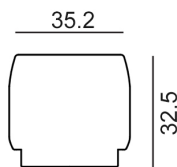

### 4 Wire 3-Circuit Track 'Cross-Piece' & Elbow Connectors

TRK3BLCON5

TRK3WHCON5

TRK3BLCON6

TRK3WHCON6

TRK3BLCON5  
TRK3WHCON5

TRK3BLCON6  
TRK3WHCON6

Part No.	Description	Carton QTY
TRK3BLCON5	TRACK 3 Circuit 4 Wire Cross-Piece Connector BLK	1/30
TRK3BLCON6	TRACK 3 Circuit 4 Wire Elbow Connector BLK	1/30
TRK3WHCON5	TRACK 3 Circuit 4 Wire Cross-Piece Connector WH	1/30
TRK3WHCON6	TRACK 3 Circuit 4 Wire Elbow Connector WH	1/30

### 4 Wire 3-Circuit Track End Cap & Live End (Left or right)

TRK3BLEND

TRK3WHEND

TRK3BLLLEVEL  
TRK3BLLLIVER

TRK3WHLLEVEL  
TRK3WHLLIVER

TRK3BLEND  
TRK3WHEND

TRK3BLLLEVEL  
TRK3WHLLEVEL

TRK3BLLLIVER  
TRK3WHLLIVER

Part No.	Description	Carton QTY
TRK3BLEND	TRACK 3 Circuit 4 Wire End Cap BLK	1/100
TRK3BLLLEVEL	TRACK 3 Circuit 4 Wire TRACK LIVE END - LEFT BLK	1/100
TRK3BLLLIVER	TRACK 3 Circuit 4 Wire TRACK LIVE END - RIGHT BLK	1/100
TRK3WHEND	TRACK 3 Circuit 4 Wire End Cap WH	1/100
TRK3WHLLEVEL	TRACK 3 Circuit 4 Wire TRACK LIVE END - LEFT WH	1/100
TRK3WHLLIVER	TRACK 3 Circuit 4 Wire TRACK LIVE END - RIGHT WH	1/100