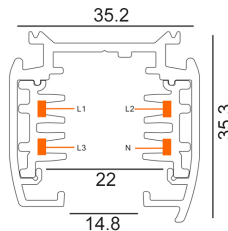

## 4 Wire 3-Circuit Track

- Input voltage range: 220-240V/ 16A
- Material: PC and aluminium
- Colour: black and white
- Universal track

TRK3BL1M  
TRK3BL2M

TRK3WH1M  
TRK3WH2M

General Lighting

Part No.	Description	Dimensions	Carton QTY
TRK3BL1M	TRACK 3 Circuit 4 Wire 1M BLK (incl LIVE TRK3BLLIVER & END CAP TRK3BLEND)	L1000xW35.2xH35.51mm	1/12
TRK3BL2M	TRACK 3 Circuit 4 Wire 2M BLK (incl LIVE TRK3BLLIVER & END CAP TRK3BLEND)	L2000xW35.2xH35.51mm	1/12
TRK3WH1M	TRACK 3 Circuit 4 Wire 1M WH (incl LIVE TRK3WHLIVER & END CAP TRK3WHEND)	L1000xW35.2xH35.51mm	1/12
TRK3WH2M	TRACK 3 Circuit 4 Wire 2M WH (incl LIVE TRK3WHLIVER & END CAP TRK3WHEND)	L2000xW35.2xH35.51mm	1/12

## 4 Wire 3-Circuit Track Straight Connectors

TRK3BLCON1

TRK3WHCON1

TRK3BLCON2

TRK3WHCON2

TRK3BLCON1  
TRK3WHCON1

TRK3BLCON2  
TRK3WHCON2

Part No.	Description	Carton QTY
TRK3BLCON1	TRACK 3 Circuit 4 Wire Mini Straight Connector BLK	1/100
TRK3BLCON2	TRACK 3 Circuit 4 Wire Straight Connector BLK	1/100
TRK3WHCON1	TRACK 3 Circuit 4 Wire Mini Straight Connector WH	1/100
TRK3WHCON2	TRACK 3 Circuit 4 Wire Straight Connector WH	1/100

### 4 Wire 3-Circuit Track 'L-Piece' Connectors (Left or right)

TRK3BLCON3R  
TRK3BLCON3L

TRK3WHCON3R  
TRK3WHCON3L

TRK3BLCON3L  
TRK3WHCON3L

TRK3BLCON3R  
TRK3WHCON3R

Part No.	Description	Carton QTY
TRK3BLCON3L	TRACK 3 Circuit 4 Wire L-Piece Connector - LEFT BLK	1/30
TRK3BLCON3R	TRACK 3 Circuit 4 Wire L-Piece Connector - RIGHT BLK	1/30
TRK3WHCON3L	TRACK 3 Circuit 4 Wire L-Piece Connector - LEFT WH	1/30
TRK3WHCON3R	TRACK 3 Circuit 4 Wire L-Piece Connector - RIGHT WH	1/30