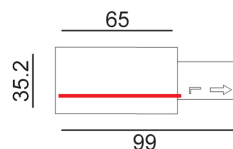

### 4 Wire 3-Circuit Track 'Cross-Piece' & Elbow Connectors

TRK3BLCON5

TRK3WHCON5

TRK3BLCON6

TRK3WHCON6

TRK3BLCON5  
TRK3WHCON5

TRK3BLCON6  
TRK3WHCON6

Part No.	Description	Carton QTY
TRK3BLCON5	TRACK 3 Circuit 4 Wire Cross-Piece Connector BLK	1/30
TRK3BLCON6	TRACK 3 Circuit 4 Wire Elbow Connector BLK	1/30
TRK3WHCON5	TRACK 3 Circuit 4 Wire Cross-Piece Connector WH	1/30
TRK3WHCON6	TRACK 3 Circuit 4 Wire Elbow Connector WH	1/30

### 4 Wire 3-Circuit Track End Cap & Live End (Left or right)

TRK3BLEND

TRK3WHEND

TRK3BLLLEVEL  
TRK3BLLLIVER

TRK3WHLLEVEL  
TRK3WHLLIVER

TRK3BLEND  
TRK3WHEND

TRK3BLLLEVEL  
TRK3WHLLEVEL

TRK3BLLLIVER  
TRK3WHLLIVER

Part No.	Description	Carton QTY
TRK3BLEND	TRACK 3 Circuit 4 Wire End Cap BLK	1/100
TRK3BLLLEVEL	TRACK 3 Circuit 4 Wire TRACK LIVE END - LEFT BLK	1/100
TRK3BLLLIVER	TRACK 3 Circuit 4 Wire TRACK LIVE END - RIGHT BLK	1/100
TRK3WHEND	TRACK 3 Circuit 4 Wire End Cap WH	1/100
TRK3WHLLEVEL	TRACK 3 Circuit 4 Wire TRACK LIVE END - LEFT WH	1/100
TRK3WHLLIVER	TRACK 3 Circuit 4 Wire TRACK LIVE END - RIGHT WH	1/100