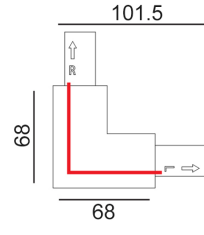

## 4 Wire 3-Circuit Track

- Input voltage range: 220-240V/ 16A
- Material: PC and aluminium
- Colour: black and white
- Universal track

TRK3BL1M  
TRK3BL2M

TRK3WH1M  
TRK3WH2M

General Lighting

Part No.	Description	Dimensions	Carton QTY
TRK3BL1M	TRACK 3 Circuit 4 Wire 1M BLK (incl LIVE TRK3BLLIVER & END CAP TRK3BLEND)	L1000xW35.2xH35.51mm	1/12
TRK3BL2M	TRACK 3 Circuit 4 Wire 2M BLK (incl LIVE TRK3BLLIVER & END CAP TRK3BLEND)	L2000xW35.2xH35.51mm	1/12
TRK3WH1M	TRACK 3 Circuit 4 Wire 1M WH (incl LIVE TRK3WHLIVER & END CAP TRK3WHEND)	L1000xW35.2xH35.51mm	1/12
TRK3WH2M	TRACK 3 Circuit 4 Wire 2M WH (incl LIVE TRK3WHLIVER & END CAP TRK3WHEND)	L2000xW35.2xH35.51mm	1/12

## 4 Wire 3-Circuit Track Straight Connectors

TRK3BLCON1

TRK3WHCON1

TRK3BLCON2

TRK3WHCON2

TRK3BLCON1  
TRK3WHCON1

TRK3BLCON2  
TRK3WHCON2

Part No.	Description	Carton QTY
TRK3BLCON1	TRACK 3 Circuit 4 Wire Mini Straight Connector BLK	1/100
TRK3BLCON2	TRACK 3 Circuit 4 Wire Straight Connector BLK	1/100
TRK3WHCON1	TRACK 3 Circuit 4 Wire Mini Straight Connector WH	1/100
TRK3WHCON2	TRACK 3 Circuit 4 Wire Straight Connector WH	1/100

### 4 Wire 3-Circuit Track 'L-Piece' Connectors (Left or right)

TRK3BLCON3R  
TRK3BLCON3L

TRK3WHCON3R  
TRK3WHCON3L

TRK3BLCON3L  
TRK3WHCON3L

TRK3BLCON3R  
TRK3WHCON3R

Part No.	Description	Carton QTY
TRK3BLCON3L	TRACK 3 Circuit 4 Wire L-Piece Connector - LEFT BLK	1/30
TRK3BLCON3R	TRACK 3 Circuit 4 Wire L-Piece Connector - RIGHT BLK	1/30
TRK3WHCON3L	TRACK 3 Circuit 4 Wire L-Piece Connector - LEFT WH	1/30
TRK3WHCON3R	TRACK 3 Circuit 4 Wire L-Piece Connector - RIGHT WH	1/30