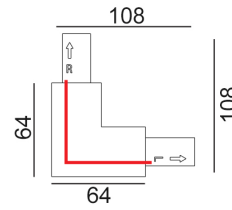

Part No.	Description	Dimensions	Carton QTY
TRK1BL1M	TRACK 1 Circuit 3 Wire 1M BLK (incl LIVE TRK1BLLIVER & END CAP TRK1BLEND)	L1000xW32.3xH20.3mm	1/20
TRK1BL2M	TRACK 1 Circuit 3 Wire 2M BLK (incl LIVE TRK1BLLIVER & END CAP TRK1BLEND)	L2000xW32.3xH20.3mm	1/20
TRK1WH1M	TRACK 1 Circuit 3 Wire 1M WH (incl LIVE TRK1WHLIVER & END CAP TRK1WHEND)	L1000xW32.3xH20.3mm	1/20
TRK1WH2M	TRACK 1 Circuit 3 Wire 2M WH (incl LIVE TRK1WHLIVER & END CAP TRK1WHEND)	L2000xW32.3xH20.3mm	1/20

3 Wire 1-Circuit Track Straight Connectors

TRK1BLCON1

TRK1WHCON1

TRK1BLCON2

TRK1WHCON2

TRK1BLCON1
TRK1WHCON1

TRK1BLCON2
TRK1WHCON2

Part No.	Description	Carton QTY
TRK1BLCON1	TRACK 1 Circuit 3 Wire Mini Straight Connector BLK	1/100
TRK1BLCON2	TRACK 1 Circuit 3 Wire Straight Connector BLK	1/100
TRK1WHCON1	TRACK 1 Circuit 3 Wire Mini Straight Connector WH	1/100
TRK1WHCON2	TRACK 1 Circuit 3 Wire Straight Connector WH	1/100

3 Wire 1-Circuit Track 'L-Piece' Connectors (Left or right)

TRK1BLCON3R
TRK1BLCON3L

TRK1WHCON3R
TRK1WHCON3L

TRK1BLCON3L
TRK1WHCON3L

TRK1BLCON3R
TRK1WHCON3R

Part No.	Description	Carton QTY
TRK1BLCON3L	TRACK 1 Circuit 3 Wire L-Piece Connector - LEFT BLK	1/100
TRK1BLCON3R	TRACK 1 Circuit 3 Wire L-Piece Connector - RIGHT BLK	1/100
TRK1WHCON3L	TRACK 1 Circuit 3 Wire L-Piece Connector - LEFT WH	1/100
TRK1WHCON3R	TRACK 1 Circuit 3 Wire L-Piece Connector - RIGHT WH	1/100