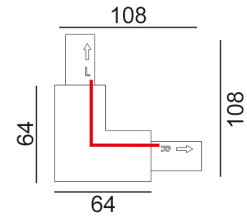

Part No.	Description	Dimensions	Carton QTY
TRK1BL1M	TRACK 1 Circuit 3 Wire 1M BLK (incl LIVE TRK1BLLIVER & END CAP TRK1BLEND)	L1000xW32.3xH20.3mm	1/20
TRK1BL2M	TRACK 1 Circuit 3 Wire 2M BLK (incl LIVE TRK1BLLIVER & END CAP TRK1BLEND)	L2000xW32.3xH20.3mm	1/20
TRK1WH1M	TRACK 1 Circuit 3 Wire 1M WH (incl LIVE TRK1WHLIVER & END CAP TRK1WHEND)	L1000xW32.3xH20.3mm	1/20
TRK1WH2M	TRACK 1 Circuit 3 Wire 2M WH (incl LIVE TRK1WHLIVER & END CAP TRK1WHEND)	L2000xW32.3xH20.3mm	1/20

3 Wire 1-Circuit Track Straight Connectors

TRK1BLCON1

TRK1WHCON1

TRK1BLCON2

TRK1WHCON2

TRK1BLCON1
TRK1WHCON1

TRK1BLCON2
TRK1WHCON2

Part No.	Description	Carton QTY
TRK1BLCON1	TRACK 1 Circuit 3 Wire Mini Straight Connector BLK	1/100
TRK1BLCON2	TRACK 1 Circuit 3 Wire Straight Connector BLK	1/100
TRK1WHCON1	TRACK 1 Circuit 3 Wire Mini Straight Connector WH	1/100
TRK1WHCON2	TRACK 1 Circuit 3 Wire Straight Connector WH	1/100

3 Wire 1-Circuit Track 'L-Piece' Connectors (Left or right)

TRK1BLCON3R
TRK1BLCON3L

TRK1WHCON3R
TRK1WHCON3L

TRK1BLCON3L
TRK1WHCON3L

TRK1BLCON3R
TRK1WHCON3R

Part No.	Description	Carton QTY
TRK1BLCON3L	TRACK 1 Circuit 3 Wire L-Piece Connector - LEFT BLK	1/100
TRK1BLCON3R	TRACK 1 Circuit 3 Wire L-Piece Connector - RIGHT BLK	1/100
TRK1WHCON3L	TRACK 1 Circuit 3 Wire L-Piece Connector - LEFT WH	1/100
TRK1WHCON3R	TRACK 1 Circuit 3 Wire L-Piece Connector - RIGHT WH	1/100