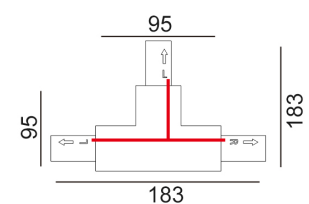

TRK1BLCON4R2
TRK1WHCON4R2

Part No.	Description	Carton QTY
TRK1BLCON4L1	TRACK 1 Circuit 3 Wire T-Piece Connector - LEFT1 BLK	1/100
TRK1BLCON4L2	TRACK 1 Circuit 3 Wire T-Piece Connector - LEFT2 BLK	1/100
TRK1BLCON4R1	TRACK 1 Circuit 3 Wire T-Piece Connector - RIGHT1 BLK	1/100
TRK1BLCON4R2	TRACK 1 Circuit 3 Wire T-Piece Connector - RIGHT2 BLK	1/100
TRK1WHCON4L1	TRACK 1 Circuit 3 Wire T-Piece Connector - LEFT1 WH	1/100
TRK1WHCON4L2	TRACK 1 Circuit 3 Wire T-Piece Connector - LEFT2 WH	1/100
TRK1WHCON4R1	TRACK 1 Circuit 3 Wire T-Piece Connector - RIGHT1 WH	1/100
TRK1WHCON4R2	TRACK 1 Circuit 3 Wire T-Piece Connector - RIGHT2 WH	1/100