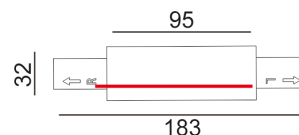

Part No.	Description	Dimensions	Carton QTY
TRK1BL1M	TRACK 1 Circuit 3 Wire 1M BLK (incl LIVE TRK1BLLIVER & END CAP TRK1BLEND)	L1000xW32.3xH20.3mm	1/20
TRK1BL2M	TRACK 1 Circuit 3 Wire 2M BLK (incl LIVE TRK1BLLIVER & END CAP TRK1BLEND)	L2000xW32.3xH20.3mm	1/20
TRK1WH1M	TRACK 1 Circuit 3 Wire 1M WH (incl LIVE TRK1WHLIVER & END CAP TRK1WHEND)	L1000xW32.3xH20.3mm	1/20
TRK1WH2M	TRACK 1 Circuit 3 Wire 2M WH (incl LIVE TRK1WHLIVER & END CAP TRK1WHEND)	L2000xW32.3xH20.3mm	1/20

3 Wire 1-Circuit Track Straight Connectors

TRK1BLCON1

TRK1WHCON1

TRK1BLCON2

TRK1WHCON2

TRK1BLCON1
TRK1WHCON1

TRK1BLCON2
TRK1WHCON2

Part No.	Description	Carton QTY
TRK1BLCON1	TRACK 1 Circuit 3 Wire Mini Straight Connector BLK	1/100
TRK1BLCON2	TRACK 1 Circuit 3 Wire Straight Connector BLK	1/100
TRK1WHCON1	TRACK 1 Circuit 3 Wire Mini Straight Connector WH	1/100
TRK1WHCON2	TRACK 1 Circuit 3 Wire Straight Connector WH	1/100

3 Wire 1-Circuit Track 'L-Piece' Connectors (Left or right)

TRK1BLCON3R
TRK1BLCON3L

TRK1WHCON3R
TRK1WHCON3L

TRK1BLCON3L
TRK1WHCON3L

TRK1BLCON3R
TRK1WHCON3R

Part No.	Description	Carton QTY
TRK1BLCON3L	TRACK 1 Circuit 3 Wire L-Piece Connector - LEFT BLK	1/100
TRK1BLCON3R	TRACK 1 Circuit 3 Wire L-Piece Connector - RIGHT BLK	1/100
TRK1WHCON3L	TRACK 1 Circuit 3 Wire L-Piece Connector - LEFT WH	1/100
TRK1WHCON3R	TRACK 1 Circuit 3 Wire L-Piece Connector - RIGHT WH	1/100