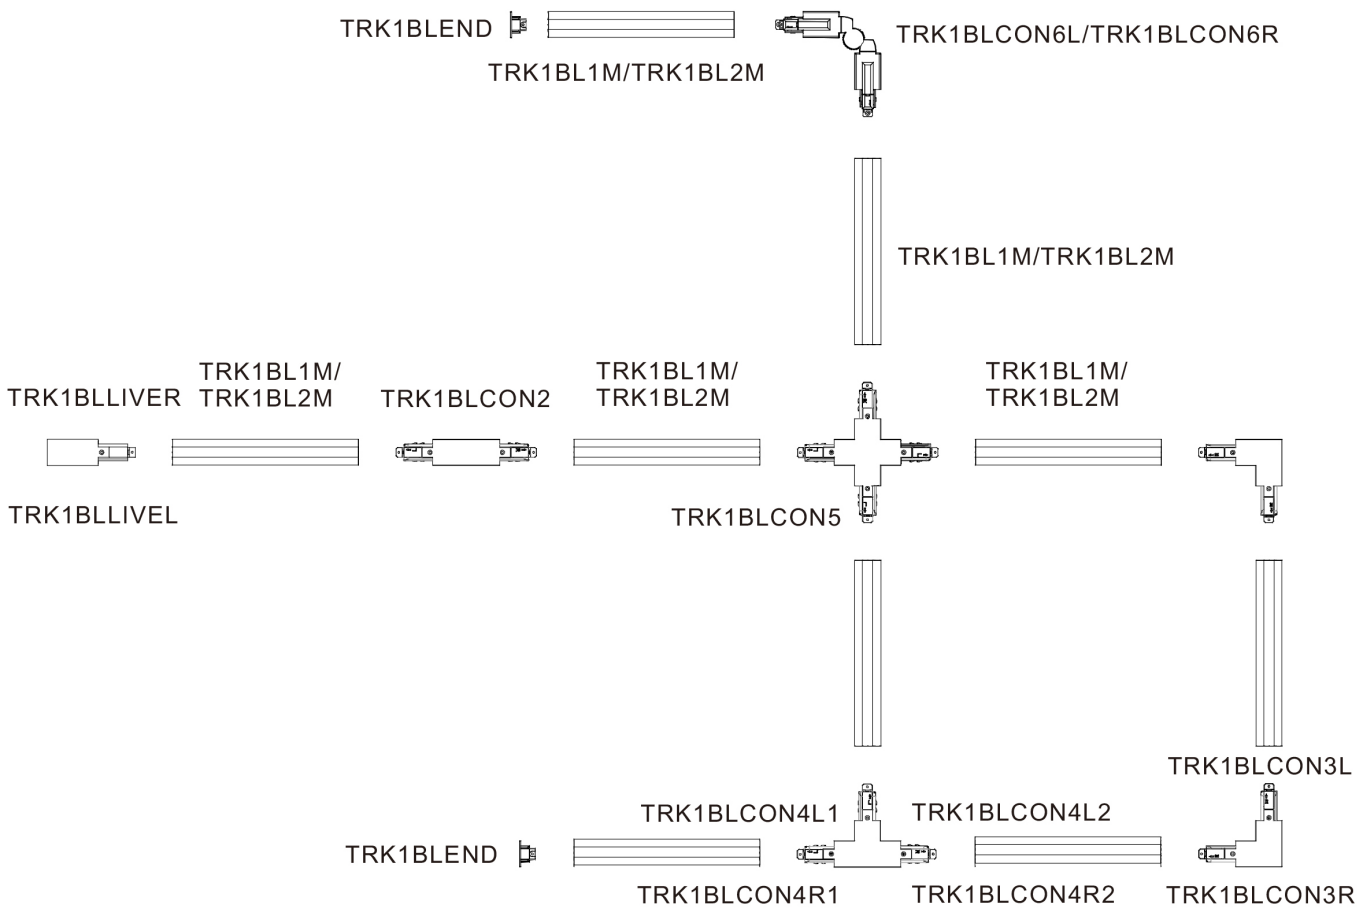

3 Wire 1-Circuit Track Installation: