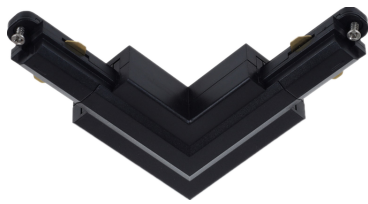

3 WIRE 1 CIRCUIT TRACK ACCESSORIES

3 Wire 1-Circuit Track

- Input voltage range: 220-240V/ 16A
- Material: PC and aluminium
- Colour: black and white
- Universal track

TRK1BL1M
TRK1BL2M

TRK1WH1M
TRK1WH2M

General Lighting

Part No.	Description	Dimensions	Carton QTY
TRK1BL1M	TRACK 1 Circuit 3 Wire 1M BLK (incl LIVE TRK1BLLIVER & END CAP TRK1BLEND)	L1000xW32.3xH20.3mm	1/20
TRK1BL2M	TRACK 1 Circuit 3 Wire 2M BLK (incl LIVE TRK1BLLIVER & END CAP TRK1BLEND)	L2000xW32.3xH20.3mm	1/20
TRK1WH1M	TRACK 1 Circuit 3 Wire 1M WH (incl LIVE TRK1WHLIVER & END CAP TRK1WHEND)	L1000xW32.3xH20.3mm	1/20
TRK1WH2M	TRACK 1 Circuit 3 Wire 2M WH (incl LIVE TRK1WHLIVER & END CAP TRK1WHEND)	L2000xW32.3xH20.3mm	1/20

3 Wire 1-Circuit Track Straight Connectors

TRK1BLCON1

TRK1WHCON1

TRK1BLCON2

TRK1WHCON2

TRK1BLCON1
TRK1WHCON1

TRK1BLCON2
TRK1WHCON2

Part No.	Description	Carton QTY
TRK1BLCON1	TRACK 1 Circuit 3 Wire Mini Straight Connector BLK	1/100
TRK1BLCON2	TRACK 1 Circuit 3 Wire Straight Connector BLK	1/100
TRK1WHCON1	TRACK 1 Circuit 3 Wire Mini Straight Connector WH	1/100
TRK1WHCON2	TRACK 1 Circuit 3 Wire Straight Connector WH	1/100

3 Wire 1-Circuit Track 'L-Piece' Connectors (Left or right)

TRK1BLCON3R
TRK1BLCON3L

TRK1WHCON3R
TRK1WHCON3L

TRK1BLCON3L
TRK1WHCON3L

TRK1BLCON3R
TRK1WHCON3R

Part No.	Description	Carton QTY
TRK1BLCON3L	TRACK 1 Circuit 3 Wire L-Piece Connector - LEFT BLK	1/100
TRK1BLCON3R	TRACK 1 Circuit 3 Wire L-Piece Connector - RIGHT BLK	1/100
TRK1WHCON3L	TRACK 1 Circuit 3 Wire L-Piece Connector - LEFT WH	1/100
TRK1WHCON3R	TRACK 1 Circuit 3 Wire L-Piece Connector - RIGHT WH	1/100