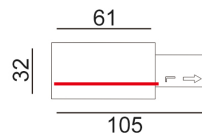

Part No.	Description	Carton QTY
TRK1BLCON5	TRACK 1 Circuit 3 Wire Cross-Piece Connector BLK	1/100
TRK1BLCON6L	TRACK 1 Circuit 3 Wire Elbow Connector- LEFT BLK	1/100
TRK1BLCON6R	TRACK 1 Circuit 3 Wire Elbow Connector- RIGHT BLK	1/100
TRK1WHCON5	TRACK 1 Circuit 3 Wire Cross-Piece Connector WH	1/100
TRK1WHCON6L	TRACK 1 Circuit 3 Wire Elbow Connector- LEFT WH	1/100
TRK1WHCON6R	TRACK 1 Circuit 3 Wire Elbow Connector- RIGHT WH	1/100

3 Wire 1-Circuit Track End Cap & Live End (Left or right)

TRK1BLEND

TRK1WHEND

TRK1BLLLEVEL
TRK1BLLIVER

TRK1WHLLEVEL
TRK1WHLIVER

TRK1BLEND
TRK1WHEND

TRK1BLLLEVEL
TRK1WHLLEVEL

TRK1BLLIVER
TRK1WHLIVER

Part No.	Description	Carton QTY
TRK1BLEND	TRACK 1 Circuit 3 Wire End Cap BLK	1/100
TRK1BLLLEVEL	TRACK 1 Circuit 3 Wire TRACK LIVE END - LEFT BLK	1/100
TRK1BLLIVER	TRACK 1 Circuit 3 Wire TRACK LIVE END - RIGHT BLK	1/100
TRK1WHEND	TRACK 1 Circuit 3 Wire End Cap WH	1/100
TRK1WHLLEVEL	TRACK 1 Circuit 3 Wire TRACK LIVE END - LEFT WH	1/100
TRK1WHLIVER	TRACK 1 Circuit 3 Wire TRACK LIVE END - RIGHT WH	1/100