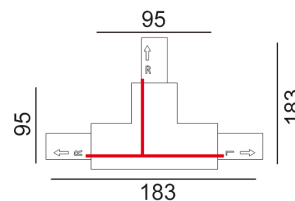

TRK1BLCON4L1
TRK1WHCON4L1