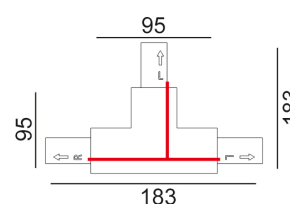

3 Wire 1-Circuit Track 'L-Piece' Connectors (Left or right)

TRK1BLCON3R
TRK1BLCON3L

TRK1WHCON3R
TRK1WHCON3L

TRK1BLCON3L
TRK1WHCON3L

TRK1BLCON3R
TRK1WHCON3R

Part No.	Description	Carton QTY
TRK1BLCON3L	TRACK 1 Circuit 3 Wire L-Piece Connector - LEFT BLK	1/100
TRK1BLCON3R	TRACK 1 Circuit 3 Wire L-Piece Connector - RIGHT BLK	1/100
TRK1WHCON3L	TRACK 1 Circuit 3 Wire L-Piece Connector - LEFT WH	1/100
TRK1WHCON3R	TRACK 1 Circuit 3 Wire L-Piece Connector - RIGHT WH	1/100

3 Wire 1-Circuit Track 'T-Piece' Connectors (Left or right)

TRK1BLCON4L1
TRK1BLCON4L2
TRK1BLCON4R1
TRK1BLCON4R2

TRK1WHCON4L1
TRK1WHCON4L2
TRK1WHCON4R1
TRK1WHCON4R2

TRK1BLCON4L1
TRK1WHCON4L1

TRK1BLCON4L2
TRK1WHCON4L2