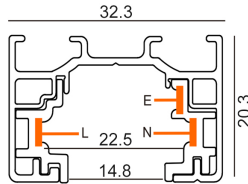

3 WIRE 1 CIRCUIT TRACK ACCESSORIES

3 Wire 1-Circuit Track

- Input voltage range: 220-240V/ 16A
- Material: PC and aluminium
- Colour: black and white
- Universal track

TRK1BL1M
TRK1BL2M

TRK1WH1M
TRK1WH2M

General Lighting

Part No.	Description	Dimensions	Carton QTY
TRK1BL1M	TRACK 1 Circuit 3 Wire 1M BLK (incl LIVE TRK1BLLIVER & END CAP TRK1BLEND)	L1000xW32.3xH20.3mm	1/20
TRK1BL2M	TRACK 1 Circuit 3 Wire 2M BLK (incl LIVE TRK1BLLIVER & END CAP TRK1BLEND)	L2000xW32.3xH20.3mm	1/20
TRK1WH1M	TRACK 1 Circuit 3 Wire 1M WH (incl LIVE TRK1WHLIVER & END CAP TRK1WHEND)	L1000xW32.3xH20.3mm	1/20
TRK1WH2M	TRACK 1 Circuit 3 Wire 2M WH (incl LIVE TRK1WHLIVER & END CAP TRK1WHEND)	L2000xW32.3xH20.3mm	1/20

3 Wire 1-Circuit Track Straight Connectors

TRK1BLCON1

TRK1WHCON1

TRK1BLCON2

TRK1WHCON2

TRK1BLCON1
TRK1WHCON1

TRK1BLCON2
TRK1WHCON2

Part No.	Description	Carton QTY
TRK1BLCON1	TRACK 1 Circuit 3 Wire Mini Straight Connector BLK	1/100
TRK1BLCON2	TRACK 1 Circuit 3 Wire Straight Connector BLK	1/100
TRK1WHCON1	TRACK 1 Circuit 3 Wire Mini Straight Connector WH	1/100
TRK1WHCON2	TRACK 1 Circuit 3 Wire Straight Connector WH	1/100

3 Wire 1-Circuit Track 'L-Piece' Connectors (Left or right)

TRK1BLCON3R
TRK1BLCON3L

TRK1WHCON3R
TRK1WHCON3L

TRK1BLCON3L
TRK1WHCON3L

TRK1BLCON3R
TRK1WHCON3R

Part No.	Description	Carton QTY
TRK1BLCON3L	TRACK 1 Circuit 3 Wire L-Piece Connector - LEFT BLK	1/100
TRK1BLCON3R	TRACK 1 Circuit 3 Wire L-Piece Connector - RIGHT BLK	1/100
TRK1WHCON3L	TRACK 1 Circuit 3 Wire L-Piece Connector - LEFT WH	1/100
TRK1WHCON3R	TRACK 1 Circuit 3 Wire L-Piece Connector - RIGHT WH	1/100