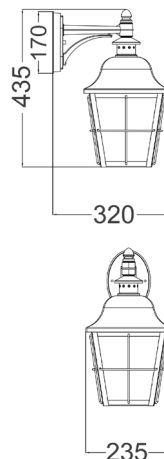

TRENERO

Exterior Surface Mounted Coach Wall Lights IP44

- Input voltage: 220-240V
- Material: Powdercoated Aluminium & clear glass; bottom plate is clear perspex
- Lamp holder: 1xE27 (Max.60W globe)
- Globe not included

Part No.	TRENERO1, TRENERO2
Description	WALL COACH S/M ES BLK / WH Aluminium IP44 Glass Diffuser
Material	Aluminium & glass
Lamp holder	1xE27 (Max.60W)
Product Dimensions	W235 x H435 x D320mm
Base	Ø170mm
Box Weight	2.7kg
Box Dimensions	36x29x44cm
Carton QTY	1/1