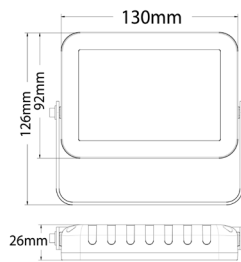

## Product Features

- Input voltage: 240V AV 50/60Hz
- Housing: die casted aluminium
- Bracket: iron
- LED type: SMD2835
- TABLET1: 500mm flex; TABLET3,5,6,8: 300mm flex; TABLET2A, 4A,7A & 9A: 1200mm flex & plug
- Ambient temp: TABLET1, 2A, 4A, 7A & 9A: -20 to 40°C; Others are: -30 to 50°C
- Suitable for 2-way switching
- Suitable for PIR or Microwave sensors

## Technical Data

PART NO.	DESCRIPTION	KELVIN (K)	LUMENS (LM)	WATT (W)	BEAM (°)	WIDTH (mm)	DEPTH (mm)	WEIGHT (KG)	BOX (CM)	CARTON QTY
TABLET1	10W MATT BLK SLIM LED FLOOD LIGHT	5000	700	10	120°	130	26	0.63	17x14.9x4	1/20
TABLET2A	30W MATT BLK SLIM LED FLOOD LIGHT	5000	2100	30	120°	180	31	1.00	23x18x4	1/16
TABLET3	10W GLOSS WH SLIM LED FLOOD LIGHT	5000	800	10	100°	130	26	0.63	17x15x4	1/20
TABLET4A	20W GLOSS WH SLIM LED FLOOD LIGHT	5000	1600	20	110°	180	31	1.00	22x19x5	1/16
TABLET5	30W GLOSS WH SLIM LED FLOOD LIGHT	5000	2400	30	100°	180	31	1.00	22.5x17.3x4	1/16
TABLET6	20W MATT BLK SLIM LED FLOOD LIGHT	5000	1600	20	100°	180	31	0.94	23x18x4	1/16
TABLET7A	50W MATT BLK SLIM LED FLOOD LIGHT	5000	4000	50	110°	290	40	2.50	36x28x5	1/5
TABLET8	75W MATT BLK SLIM LED FLOOD LIGHT	5000	7500	75	100°	360	41.5	4.12	41.5x34x5	1/4
TABLET9A	100W MATT BLK SLIM LED FLOOD LIGHT	5000	8000	100	110°	360	41.5	4.10	42x35x6	1/4