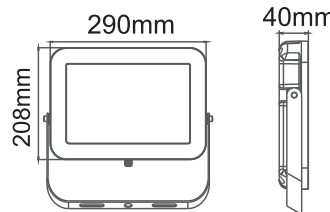

## Product Features

- Input voltage: 240V AV 50/60Hz
- Housing: die casted aluminium
- Bracket: iron
- LED type: SMD2835
- TABLET1: 500mm flex; TABLET3,5,6,8: 300mm flex; TABLET2A, 4A,7A & 9A: 1200mm flex & plug
- Ambient temp: TABLET1, 2A, 4A, 7A & 9A: -20 to 40°C; Others are: -30 to 50°C
- Suitable for 2-way switching
- Suitable for PIR or Microwave sensors

▲ TABLET1,3

▲ TABLET2A,4A,5,6

▲ TABLET7A

▲ TABLET8,9A

## Technical Data

PART NO.	DESCRIPTION	KELVIN (K)	LUMENS (LM)	WATT (W)	BEAM (°)	WIDTH (mm)	DEPTH (mm)	WEIGHT (KG)	BOX (CM)	CARTON QTY
TABLET1	10W MATT BLK SLIM LED FLOOD LIGHT	5000	700	10	120°	130	26	0.63	17x14.9x4	1/20
TABLET2A	30W MATT BLK SLIM LED FLOOD LIGHT	5000	2100	30	120°	180	31	1.00	23x18x4	1/16
TABLET3	10W GLOSS WH SLIM LED FLOOD LIGHT	5000	800	10	100°	130	26	0.63	17x15x4	1/20
TABLET4A	20W GLOSS WH SLIM LED FLOOD LIGHT	5000	1600	20	110°	180	31	1.00	22x19x5	1/16
TABLET5	30W GLOSS WH SLIM LED FLOOD LIGHT	5000	2400	30	100°	180	31	1.00	22.5x17.3x4	1/16
TABLET6	20W MATT BLK SLIM LED FLOOD LIGHT	5000	1600	20	100°	180	31	0.94	23x18x4	1/16
TABLET7A	50W MATT BLK SLIM LED FLOOD LIGHT	5000	4000	50	110°	290	40	2.50	36x28x5	1/5
TABLET8	75W MATT BLK SLIM LED FLOOD LIGHT	5000	7500	75	100°	360	41.5	4.12	41.5x34x5	1/4
TABLET9A	100W MATT BLK SLIM LED FLOOD LIGHT	5000	8000	100	110°	360	41.5	4.10	42x35x6	1/4