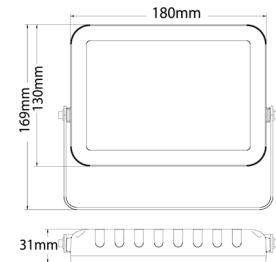

▲ TABLET2A,4A,5,6