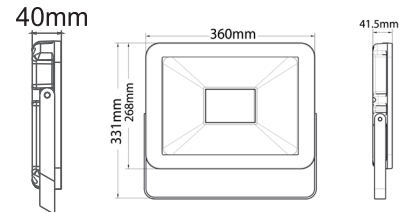

## Product Features

- Input voltage: 240V AV 50/60Hz
- Housing: die casted aluminium
- Bracket: iron
- LED type: SMD2835
- TABLET1: 500mm flex; TABLET3,5,6,8: 300mm flex; TABLET2A, 4A,7A & 9A: 1200mm flex & plug
- Ambient temp: TABLET1, 2A, 4A, 7A & 9A: -20 to 40°C; Others are: -30 to 50°C
- Suitable for 2-way switching
- Suitable for PIR or Microwave sensors

▲ TABLET1,3

▲ TABLET2A,4A,5,6

▲ TABLET7A

▲ TABLET8,9A

## Technical Data

PART NO.	DESCRIPTION	KELVIN (K)	LUMENS (LM)	WATT (W)	BEAM (°)	WIDTH (mm)	DEPTH (mm)	WEIGHT (KG)	BOX (CM)	CARTON QTY
TABLET1	10W MATT BLK SLIM LED FLOOD LIGHT	5000	700	10	120°	130	26	0.63	17x14.9x4	1/20
TABLET2A	30W MATT BLK SLIM LED FLOOD LIGHT	5000	2100	30	120°	180	31	1.00	23x18x4	1/16
TABLET3	10W GLOSS WH SLIM LED FLOOD LIGHT	5000	800	10	100°	130	26	0.63	17x15x4	1/20
TABLET4A	20W GLOSS WH SLIM LED FLOOD LIGHT	5000	1600	20	110°	180	31	1.00	22x19x5	1/16
TABLET5	30W GLOSS WH SLIM LED FLOOD LIGHT	5000	2400	30	100°	180	31	1.00	22.5x17.3x4	1/16
TABLET6	20W MATT BLK SLIM LED FLOOD LIGHT	5000	1600	20	100°	180	31	0.94	23x18x4	1/16
TABLET7A	50W MATT BLK SLIM LED FLOOD LIGHT	5000	4000	50	110°	290	40	2.50	36x28x5	1/5
TABLET8	75W MATT BLK SLIM LED FLOOD LIGHT	5000	7500	75	100°	360	41.5	4.12	41.5x34x5	1/4
TABLET9A	100W MATT BLK SLIM LED FLOOD LIGHT	5000	8000	100	110°	360	41.5	4.10	42x35x6	1/4