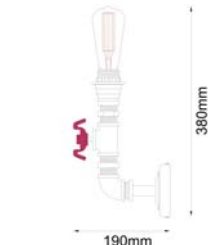

### FEATURES

- Input voltage: 240V
- Material: iron
- 25W carbon filament lamp included
- IP20
- 1 year replacement warranty

STEAM3

STEAM1

STEAM2

PUNK1

### SPECIFICATIONS

| CODE   | DESCRIPTION                    | WATT (W) | CARTON QTY |
|--------|--------------------------------|----------|------------|
| STEAM1 | 3XE27 AGED IRON PIPE WALL LAMP | 3X25     | 1/1        |
| STEAM2 | 1XE27 AGED IRON PIPE WALL LAMP | 1X25     | 1/1        |
| STEAM3 | 4XE27 AGED IRON PIPE WALL LAMP | 4X25     | 1/1        |
| PUNK1  | AGED IRON PIPE TABLE LAMP      | 1X25     | 1/1        |