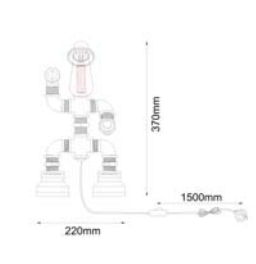

### FEATURES

- Input voltage: 240V
- Material: iron
- 25W carbon filament lamp included
- IP20
- 1 year replacement warranty

STEAM3

STEAM1

STEAM2

PUNK1

### SPECIFICATIONS

| CODE   | DESCRIPTION                    | WATT (W) | CARTON QTY |
|--------|--------------------------------|----------|------------|
| STEAM1 | 3XE27 AGED IRON PIPE WALL LAMP | 3X25     | 1/1        |
| STEAM2 | 1XE27 AGED IRON PIPE WALL LAMP | 1X25     | 1/1        |
| STEAM3 | 4XE27 AGED IRON PIPE WALL LAMP | 4X25     | 1/1        |
| PUNK1  | AGED IRON PIPE TABLE LAMP      | 1X25     | 1/1        |