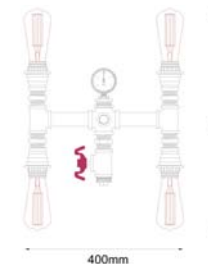

### FEATURES

- Input voltage: 240V
- Material: iron
- 25W carbon filament lamp included
- IP20
- 1 year replacement warranty

STEAM3

STEAM1

STEAM2

PUNK1

### SPECIFICATIONS

| CODE   | DESCRIPTION                    | WATT (W) | CARTON QTY |
|--------|--------------------------------|----------|------------|
| STEAM1 | 3XE27 AGED IRON PIPE WALL LAMP | 3X25     | 1/1        |
| STEAM2 | 1XE27 AGED IRON PIPE WALL LAMP | 1X25     | 1/1        |
| STEAM3 | 4XE27 AGED IRON PIPE WALL LAMP | 4X25     | 1/1        |
| PUNK1  | AGED IRON PIPE TABLE LAMP      | 1X25     | 1/1        |