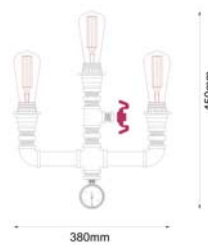

### FEATURES

- Input voltage: 240V
- Material: iron
- 25W carbon filament lamp included
- IP20
- 1 year replacement warranty

STEAM3

STEAM1

STEAM2

PUNK1

### SPECIFICATIONS

| CODE   | DESCRIPTION                    | WATT (W) | CARTON QTY |
|--------|--------------------------------|----------|------------|
| STEAM1 | 3XE27 AGED IRON PIPE WALL LAMP | 3X25     | 1/1        |
| STEAM2 | 1XE27 AGED IRON PIPE WALL LAMP | 1X25     | 1/1        |
| STEAM3 | 4XE27 AGED IRON PIPE WALL LAMP | 4X25     | 1/1        |
| PUNK1  | AGED IRON PIPE TABLE LAMP      | 1X25     | 1/1        |