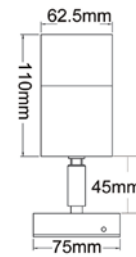

## WALL PILLAR LAMPS (GU10 / SS / LONG BODY)

- GU10 exterior wall pillar lamp
- Stainless steel 316 marine grade body and back plate
- Max. wattage: 35W
- 35W GU10 halogen globe included
- Suitable for use with LED globes

IP 66
1 YEAR WARRANTY
BASE GU10

▲ CLA1012L

▲ CLA1112L

▲ CLA1212L

▲ CLA1312L

Garden spike also available: CLA1411L (12V)

CODE	DESCRIPTION	LAMP INCL.	
		WATT (W)	CARTON QTY
CLA1012L	SS 316 2X35W GU10 UP/DOWN FIXED WALL PILLAR LIGHT	2X35	1/10
CLA1112L	SS 316 1X35W GU10 SINGLE FIXED WALL PILLAR LIGHT	1X35	1/10
CLA1212L	SS 316 1X35W GU10 SINGLE ADJUSTABLE WALL PILLAR LIGHT	1X35	1/10
CLA1312L	SS 316 2X35W GU10 DOUBLE ADJUSTABLE WALL PILLAR LIGHT	2X35	1/10