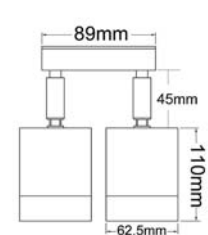

## WALL PILLAR LAMPS (GU10 / SS / LONG BODY)

- GU10 exterior wall pillar lamp
- Stainless steel 316 marine grade body and back plate
- Max. wattage: 35W
- 35W GU10 halogen globe included
- Suitable for use with LED globes

IP 66
1 YEAR WARRANTY
BASE GU10

▲ CLA1012L

▲ CLA1112L

▲ CLA1212L

▲ CLA1312L

Garden spike also available: CLA1411L (12V)

CODE	DESCRIPTION	LAMP INCL.	
		WATT (W)	CARTON QTY
CLA1012L	SS 316 2X35W GU10 UP/DOWN FIXED WALL PILLAR LIGHT	2X35	1/10
CLA1112L	SS 316 1X35W GU10 SINGLE FIXED WALL PILLAR LIGHT	1X35	1/10
CLA1212L	SS 316 1X35W GU10 SINGLE ADJUSTABLE WALL PILLAR LIGHT	1X35	1/10
CLA1312L	SS 316 2X35W GU10 DOUBLE ADJUSTABLE WALL PILLAR LIGHT	2X35	1/10