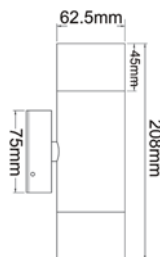

## WALL PILLAR LAMPS (GU10 / SS / LONG BODY)

- GU10 exterior wall pillar lamp
- Stainless steel 316 marine grade body and back plate
- Max. wattage: 35W
- 35W GU10 halogen globe included
- Suitable for use with LED globes

IP 66
1 YEAR WARRANTY
BASE GU10

▲ CLA1012L

▲ CLA1112L

▲ CLA1212L

▲ CLA1312L

Garden spike also available: CLA1411L (12V)

CODE	DESCRIPTION	LAMP INCL.	
		WATT (W)	CARTON QTY
CLA1012L	SS 316 2X35W GU10 UP/DOWN FIXED WALL PILLAR LIGHT	2X35	1/10
CLA1112L	SS 316 1X35W GU10 SINGLE FIXED WALL PILLAR LIGHT	1X35	1/10
CLA1212L	SS 316 1X35W GU10 SINGLE ADJUSTABLE WALL PILLAR LIGHT	1X35	1/10
CLA1312L	SS 316 2X35W GU10 DOUBLE ADJUSTABLE WALL PILLAR LIGHT	2X35	1/10