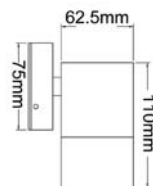

IP 66
1 YEAR WARRANTY
BASE GU10

▲ CLA1012L

▲ CLA1112L

▲ CLA1212L

▲ CLA1312L

Garden spike also available: CLA1411L (12V)

CODE	DESCRIPTION	LAMP INCL.	
		WATT (W)	CARTON QTY
CLA1012L	SS 316 2X35W GU10 UP/DOWN FIXED WALL PILLAR LIGHT	2X35	1/10
CLA1112L	SS 316 1X35W GU10 SINGLE FIXED WALL PILLAR LIGHT	1X35	1/10
CLA1212L	SS 316 1X35W GU10 SINGLE ADJUSTABLE WALL PILLAR LIGHT	1X35	1/10
CLA1312L	SS 316 2X35W GU10 DOUBLE ADJUSTABLE WALL PILLAR LIGHT	2X35	1/10