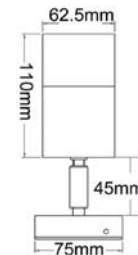

WALL PILLAR LAMPS (MR16 / SS / LONG BODY)

- MR16 exterior wall pillar lamp
- Stainless steel 316 marine grade body and back plate
- Max. wattage: 35W
- 20W MR16 halogen globe included
- Suitable for use with LED globes
- Remote control gear required

▲CLA1011L

▲CLA1111L

▲CLA1211L

▲CLA1311L

Garden spike available: CLA1411L (12V)

CODE	DESCRIPTION	LAMP INCL.	
		WATT (W)	CARTON QTY
CLA1011L	SS 316 2X20W MR16 UP/DOWN FIXED WALL PILLAR LIGHT	2X20	1/10
CLA1111L	SS 316 1X20W MR16 SINGLE FIXED WALL PILLAR LIGHT	1X20	1/10
CLA1211L	SS 316 1X20W MR16 SINGLE ADJUSTABLE WALL PILLAR LIGHT	1X20	1/10
CLA1311L	SS 316 2X20W MR16 DOUBLE ADJUSTABLE WALL PILLAR LIGHT	2X20	1/10