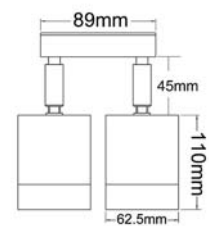

WALL PILLAR LAMPS (MR16 / SS / LONG BODY)

- MR16 exterior wall pillar lamp
- Stainless steel 316 marine grade body and back plate
- Max. wattage: 35W
- 20W MR16 halogen globe included
- Suitable for use with LED globes
- Remote control gear required

▲CLA1011L

▲CLA1111L

▲CLA1211L

▲CLA1311L

Garden spike available: CLA1411L (12V)

CODE	DESCRIPTION	LAMP INCL.	
		WATT (W)	CARTON QTY
CLA1011L	SS 316 2X20W MR16 UP/DOWN FIXED WALL PILLAR LIGHT	2X20	1/10
CLA1111L	SS 316 1X20W MR16 SINGLE FIXED WALL PILLAR LIGHT	1X20	1/10
CLA1211L	SS 316 1X20W MR16 SINGLE ADJUSTABLE WALL PILLAR LIGHT	1X20	1/10
CLA1311L	SS 316 2X20W MR16 DOUBLE ADJUSTABLE WALL PILLAR LIGHT	2X20	1/10