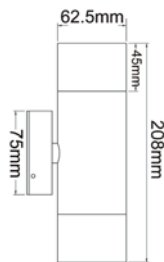

WALL PILLAR LAMPS (MR16 / SS / LONG BODY)

- MR16 exterior wall pillar lamp
- Stainless steel 316 marine grade body and back plate
- Max. wattage: 35W
- 20W MR16 halogen globe included
- Suitable for use with LED globes
- Remote control gear required

▲CLA1011L

▲CLA1111L

▲CLA1211L

▲CLA1311L

Garden spike available: CLA1411L (12V)

CODE	DESCRIPTION	LAMP INCL.	
		WATT (W)	CARTON QTY
CLA1011L	SS 316 2X20W MR16 UP/DOWN FIXED WALL PILLAR LIGHT	2X20	1/10
CLA1111L	SS 316 1X20W MR16 SINGLE FIXED WALL PILLAR LIGHT	1X20	1/10
CLA1211L	SS 316 1X20W MR16 SINGLE ADJUSTABLE WALL PILLAR LIGHT	1X20	1/10
CLA1311L	SS 316 2X20W MR16 DOUBLE ADJUSTABLE WALL PILLAR LIGHT	2X20	1/10