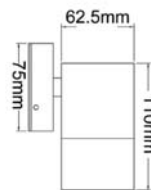

▲CLA1011L

▲CLA1111L

▲CLA1211L

▲CLA1311L

Garden spike available: CLA1411L (12V)

CODE	DESCRIPTION	LAMP INCL.	
		WATT (W)	CARTON QTY
CLA1011L	SS 316 2X20W MR16 UP/DOWN FIXED WALL PILLAR LIGHT	2X20	1/10
CLA1111L	SS 316 1X20W MR16 SINGLE FIXED WALL PILLAR LIGHT	1X20	1/10
CLA1211L	SS 316 1X20W MR16 SINGLE ADJUSTABLE WALL PILLAR LIGHT	1X20	1/10
CLA1311L	SS 316 2X20W MR16 DOUBLE ADJUSTABLE WALL PILLAR LIGHT	2X20	1/10