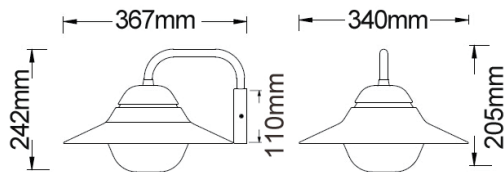

SPY SERIES

E27 Exterior Wall / Pendant Lamps

- Input voltage: 240V AC 50Hz
- Matt black & white finish aluminium die cast
- Glass diffuser
- E27 lamp base
- Max.wattage: 60W (Max.8W LED globe)
- Globes not included

▲ SPY-C1

▲ SPY-C2

▲ SPY-W1

▲ SPY-W2

CODE	DESCRIPTION	DIMENSIONS				
		FITTING L (mm)	CABLE (mm)	DIAM (mm)	CANOPY OD(mm)	CARTON QTY
SPY-C1	EXTERIOR ES PENDANT WH WITH FROSTED DIFFUSER	205	3000	Ø340	Ø110	1/12
SPY-C2	EXTERIOR ES PENDANT BLK WITH FROSTED DIFFUSER	205	3000	Ø340	Ø110	1/12
SPY-W1	EXTERIOR ES WALL LAMP WH WITH FROSTED DIFFUSER	242	-	Ø340	-	1/8
SPY-W2	EXTERIOR ES WALL LAMP BLK WITH FROSTED DIFFUSER	242	-	Ø340	-	1/8