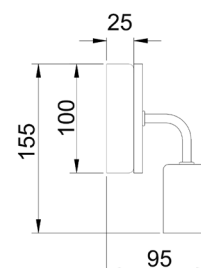

SOLO1
(Black)
Globe not included

SOLO2
(White)
Globe not included

*Please DO NOT be confused by similar products offered by other suppliers with inferior quality

*Must be installed by a licenced electrician (Installation instructions sheet provided in each product box)