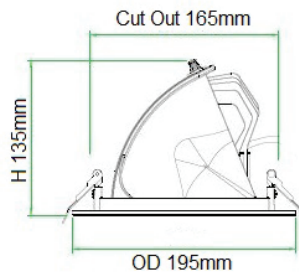

# SHOPTRI01

LED GIMBAL WHITE RECESSED SHOP LIGHTER

**6 FITTINGS IN 1: Dual Power & Colour Changeable**

3000K

4000K

5700K

**Product Features:**

- Input voltage: 220-240V AC 50/60Hz
- Remote Constant Current driver included
- Degree of tilt: 50°
- Housing & heatsink: aluminium
- Diffuser: Textured clear glass
- Faceplate: powder coated aluminium
- **Dual power: 28W/ 38W**
- **Colour temperature changeable: 3000K/ 4000K/ 5700K**
- Rear switches
- Power factor: 0.94
- LED chips: SMD2835
- CRI: ≥80
- Flex & plug: 1500mm
- Ambient temperature: -20 to 40°C
- Not suitable for dimming
- Suitable for use with PIR/ Microwave sensors

Power switch & CCT switch on rear

30,000hr Lifetime	90° Beam Angle	<b>IP20</b> Rated	<b>3YEAR</b> Replacement Warranty
-------------------	----------------	----------------------	---

PART NO.	LUMENS						CRI	DIMENSIONS (mm)	CUT OUT (mm)	WEIGHT (kg)	BOX (cm)	CARTON QTY
	3000K		4000K		5700K							
	28W	38W	28W	38W	28W	38W						
SHOPTRI01	2426 LM	3270 LM	2800 LM	3800 LM	2460 LM	3300 LM	≥80	Ø195X135	Ø165	1.0kg	21x21x15.5	1/12