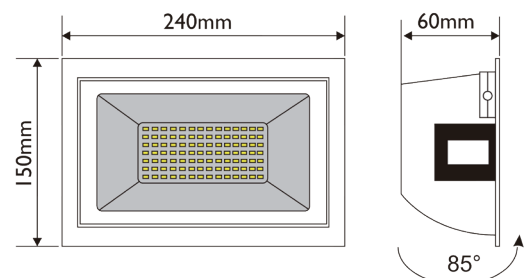

SHOP LIGHTER

RECTANGULAR LED SHOP DOWNLIGHTS

PRODUCT FEATURE

- Input voltage: 240V AC 50-60Hz
- SMD LED chips
- Wattage: 40W, power factor: 0.87
- Life time: 50,000hrs
- Aluminium heat sink
- Beam angle: 120°
- Adjustable angle: 85°
- No UV and no infrared
- Ambient temperature: -20 to 45°C
- IP rating: IP40
- Not suitable for dimming
- 3 year replacement warranty

TECHNICAL DATA

	SHOP7A	SHOP8A
KELVIN	4000K	5000K
LUMENS	3496LM	3601LM
WATT	40W	40W
CRI	80	80
DEPTH	60mm	60mm
LENGTH	240x150mm	240x150mm
CUT OUT	230x127mm	230x127mm
CARTON	1/8	1/8

APPLICATIONS

for use museums, supermarkets, shopping malls, hotels and fresh food stores.