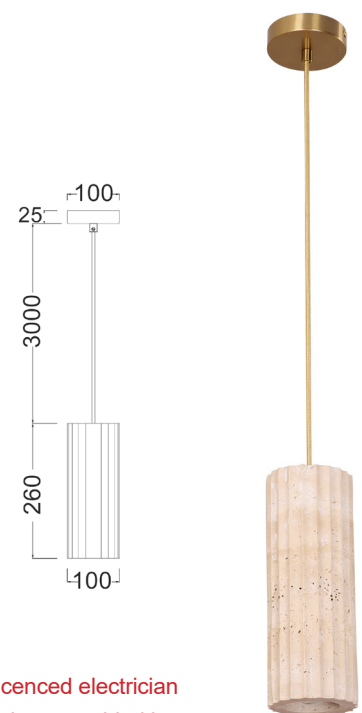

SAGITTA

Interior Oblong Beige Travertine with Brass Highlight Pendant Light

- Input voltage: 220-240V
- Material: travertine
- Lamp holder: 1xE27 (Max.40W globe)
- Globe not included
- For indoor use only

| Part No. | SAGITTA1 |
|--------------------|-------------------------------------------------------------|
| Description | PENDANT ES 40W Beige Travertine with Brass Highlight Oblong |
| Material | travertine |
| Lamp holder | 1xE27 (Max.40W) |
| Product Dimensions | Ø100 x H260mm |
| Suspension | 3000mm fabric gold cable |
| Canopy | Ø100 x H25mm |
| Box Dimensions | 14x14x42cm |
| Box Weight | 2.9kg |
| Carton QTY | 1/4 |