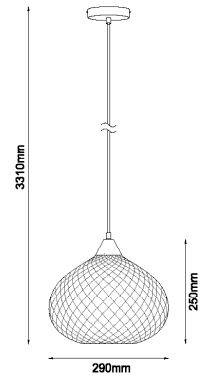

## RICTUS SERIES

- Material: iron & glass
- Max.wattage: 72W (for halogen)
- E27 lamp base
- Globe not included
- 1 year replacement warranty
- Carton QTY: 1/1

RICTUS1

RICTUS2

RICTUS3

RICTUS4

RICTUS5

RICTUS6

CODE	DESCRIPTION	DIAM (mm)	FITTING L (mm)	CABLE L (mm)	CANOPY D (mm)
RICTUS1	PENDANT ES 72W Copper Wine Glass with quadrilateral segment	290	250	3000	110
RICTUS2	PENDANT ES 72W Gold Wine Glass with quadrilateral segments	290	250	3000	110
RICTUS3	PENDANT ES 72W Copper Glass Ellipse with quadrilateral segments	225	320	3000	110
RICTUS4	PENDANT ES 72W Gold Glass Ellipse with quadrilateral segments	225	320	3000	110
RICTUS5	PENDANT ES 72W Copper Glass Tear Drop with quadrilateral segments	180	380	3000	110
RICTUS6	PENDANT ES 72W Gold Glass Tear Drop with quadrilateral segments	180	380	3000	110