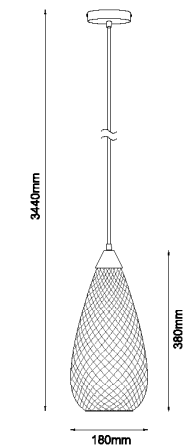

## RICTUS SERIES

- Material: iron & glass
- Max.wattage: 72W (for halogen)
- E27 lamp base
- Globe not included
- 1 year replacement warranty
- Carton QTY: 1/1

RICTUS1

RICTUS2

RICTUS3

RICTUS4

RICTUS5

RICTUS6

CODE	DESCRIPTION	DIAM (mm)	FITTING L (mm)	CABLE L (mm)	CANOPY D (mm)
RICTUS1	PENDANT ES 72W Copper Wine Glass with quadrilateral segment	290	250	3000	110
RICTUS2	PENDANT ES 72W Gold Wine Glass with quadrilateral segments	290	250	3000	110
RICTUS3	PENDANT ES 72W Copper Glass Ellipse with quadrilateral segments	225	320	3000	110
RICTUS4	PENDANT ES 72W Gold Glass Ellipse with quadrilateral segments	225	320	3000	110
RICTUS5	PENDANT ES 72W Copper Glass Tear Drop with quadrilateral segments	180	380	3000	110
RICTUS6	PENDANT ES 72W Gold Glass Tear Drop with quadrilateral segments	180	380	3000	110