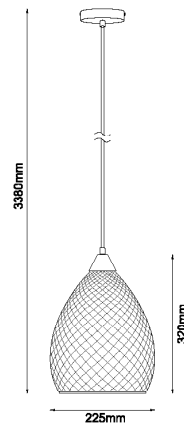

## RICTUS SERIES

- Material: iron & glass
- Max.wattage: 72W (for halogen)
- E27 lamp base
- Globe not included
- 1 year replacement warranty
- Carton QTY: 1/1

RICTUS1

RICTUS2

RICTUS3

RICTUS4

RICTUS5

RICTUS6

CODE	DESCRIPTION	DIAM (mm)	FITTING L (mm)	CABLE L (mm)	CANOPY D (mm)
RICTUS1	PENDANT ES 72W Copper Wine Glass with quadrilateral segment	290	250	3000	110
RICTUS2	PENDANT ES 72W Gold Wine Glass with quadrilateral segments	290	250	3000	110
RICTUS3	PENDANT ES 72W Copper Glass Ellipse with quadrilateral segments	225	320	3000	110
RICTUS4	PENDANT ES 72W Gold Glass Ellipse with quadrilateral segments	225	320	3000	110
RICTUS5	PENDANT ES 72W Copper Glass Tear Drop with quadrilateral segments	180	380	3000	110
RICTUS6	PENDANT ES 72W Gold Glass Tear Drop with quadrilateral segments	180	380	3000	110