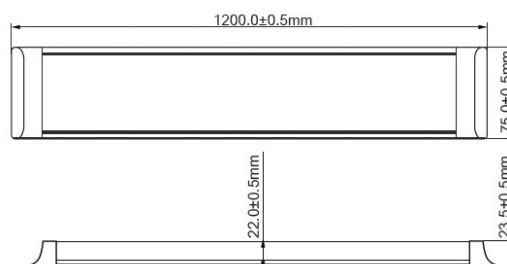

# LED LOW PROFILE

Devoted to energy saving

- Input voltage: 240~265V AC
- Wattage: 18W & 36W
- Life time: 30,000hrs
- Aluminium body and PC cover
- No heat radiation, no flickering
- Beam angle: 120°
- IP rating: IP20 for indoor use
- Not suitable for dimming
- Carton QTY: 1/10
- 2 year replacement warranty

## Dimensions

RAZOR1 & RAZOR3

RAZOR2 & RAZOR4

## Technical Data

CODE	DESCRIPTION	KELVIN	LUMENS	CRI	WATT	DIMENSIONS
RAZOR1	18W LED LOW PROFILE NW 600MM	5000K	1650LM	>70	18	600mm x 75mm
RAZOR2	36W LED LOW PROFILE NW 1200MM	5000K	3300LM	>70	36	1200mm x 75mm
RAZOR3	18W LED LOW PROFILE WW 600MM	3000K	1600LM	>70	18	600mm x 75mm
RAZOR4	36W LED LOW PROFILE WW 1200MM	3000K	3240LM	>70	36	1200mm x 75mm