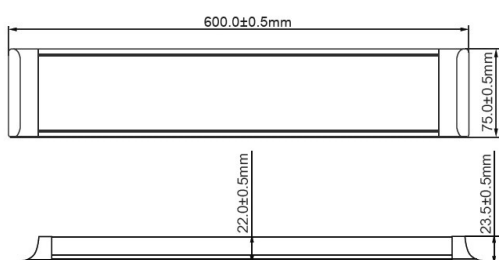

# LED LOW PROFILE

Devoted to energy saving

- Input voltage: 240~265V AC
- Wattage: 18W & 36W
- Life time: 30,000hrs
- Aluminium body and PC cover
- No heat radiation, no flickering
- Beam angle: 120°
- IP rating: IP20 for indoor use
- Not suitable for dimming
- Carton QTY: 1/10
- 2 year replacement warranty

## Dimensions

RAZOR1 & RAZOR3

RAZOR2 & RAZOR4

## Technical Data

CODE	DESCRIPTION	KELVIN	LUMENS	CRI	WATT	DIMENSIONS
RAZOR1	18W LED LOW PROFILE NW 600MM	5000K	1650LM	>70	18	600mm x 75mm
RAZOR2	36W LED LOW PROFILE NW 1200MM	5000K	3300LM	>70	36	1200mm x 75mm
RAZOR3	18W LED LOW PROFILE WW 600MM	3000K	1600LM	>70	18	600mm x 75mm
RAZOR4	36W LED LOW PROFILE WW 1200MM	3000K	3240LM	>70	36	1200mm x 75mm