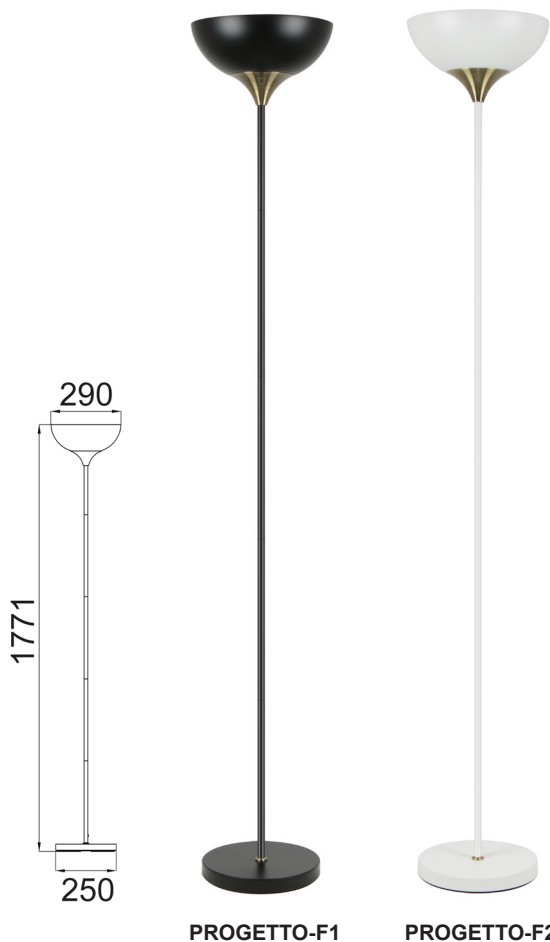

## Iron Matte Black / White Up Light Floor Lamps

- Input voltage: 220-240V
- Material: iron
- Lamp holder: 1xE27 (Max.60W globe)
- Globe not included
- For indoor use only

<b>Part No.</b>	<b>PROGETTO-F1, PROGETTO-F2</b>
<b>Description</b>	FLOOR ES 60W Matt BLK / WH w/Ant Brass Highlight
<b>Material</b>	Iron
<b>Lamp holder</b>	1xE27 (Max.60W)
<b>Product Dimensions</b>	Ø290 x H1771mm
<b>Base</b>	Ø250mm
<b>Flex &amp; plug</b>	1800mm with inline on/off foot switch. Not suitable for dimming
<b>Box Weight</b>	5.5kg
<b>Box Dimensions</b>	38x32x24cm
<b>Carton QTY</b>	1/1