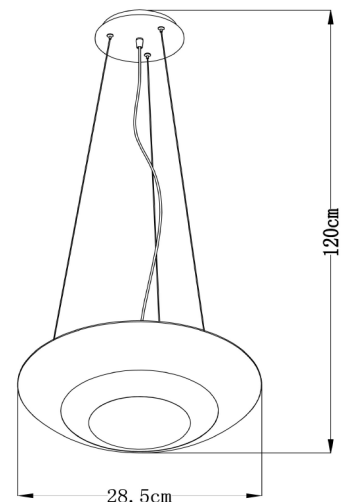

PRODUCT FEATURES

- Voltage: 240V/50Hz
- Wattage: 6x2W
- Colour temperature: 4000K
- Lumen output: 467lm
- Available in red, black & white
- Base: Iron; Cover: iron, glass & crystal
- Carton QTY: 1/10
- **2 year replacement warranty**

Great for use in your bedroom, dining room, kitchen or living room, etc.

CODE	COLOUR	DIAM.	HEIGHT
PRISM-B	BLACK (Matt)	285mm	1200mm
PRISM-R	RED (gloss)	285mm	1200mm
PRISM-W	WHITE (Matt)	285mm	1200mm

UPDATED ON 17/03/2014