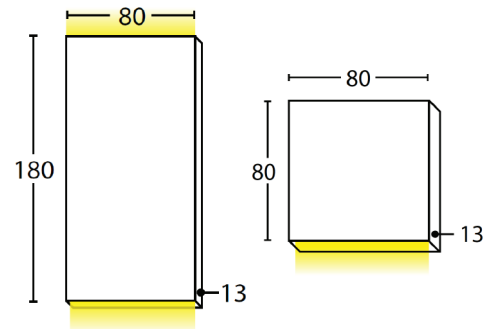

PDL SERIES LED EXTERIOR STEP LIGHTS

PDLUDRECTBRZ

PDLUDRECTSS

PDL1SQBRZ

PDL1SQSS

BACK PLATE

PRODUCT FEATURES

- Input voltage: 12V DC 50/60Hz
- Nominal current: 150mA
- Material: bronze or 316 stainless steel
- Wattage: 3W & 6W
- San'an 2835 LED chips
- Ambient temp: -40 to 85°C

| PART NO. | DESCRIPTION | KELVIN (K) | LUMENS (LM) | WATT | CRI | LENGTH (mm) | DEPTH (mm) | WEIGHT (KG) | BOX (CM) | CARTON QTY |
|--------------|--------------------------------|------------|-------------|------|-----|-------------|------------|-------------|--------------|------------|
| PDLUDRECTBRZ | PILLAR LED Up/Dn Rect Bronze | 3000 | 2x310 | 2x3 | 75 | 180x80 | 13 | 1.08 | 19.8x9.5x3.5 | 20 |
| PDLUDRECTSS | PILLAR LED Up/Dn Rect SS | 3000 | 2x310 | 2x3 | 75 | 180x80 | 13 | 0.94 | 19.8x9.5x3.5 | 20 |
| PDL1SQBRZ | PILLAR LED 1 WAY Square Bronze | 3000 | 310 | 3 | 75 | 80x80 | 13 | 0.20 | 10x10x3.5 | 20 |
| PDL1SQSS | PILLAR LED 1 WAY Square SS | 3000 | 310 | 3 | 75 | 80x80 | 13 | 0.58 | 10x10x3.5 | 20 |