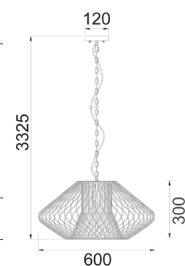

PARRILLA3
(Matte Black)