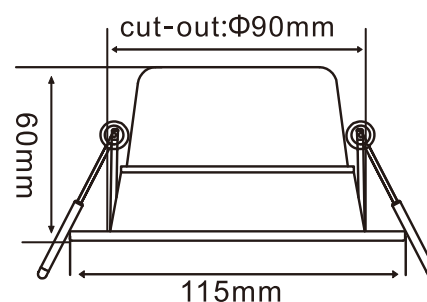

### PRODUCT FEATURES

- Input voltage: 240V AC/50Hz
- Wattage: 9W
- PA( nylon) and aluminium alloy
- 20pcs SMD2835 LED chips
- Life time: 30,000hrs
- 1.2m flex & plug included
- CRI: 82
- Dimmable models are available
- Carton QTY: 1/20
- IP rating: IP44
- **3 year replacement warranty**

### TECHNICAL DATA & DIMENSIONS

CODE	DESCRIPTION	KELVIN	LUMENS	BEAM	WATT	DEPTH	DIAM.	CUT OUT
NOVA1	9W RND WHITE WW <b>DIMMABLE</b>	3000K	700LM	90°	9	60mm	Ø115mm	Ø90mm
NOVA2	9W RND WHITE NW <b>DIMMABLE</b>	5000K	800LM	90°	9	60mm	Ø115mm	Ø90mm
NOVA3	9W RND WHITE WW <b>NON-DIMMABLE</b>	3000K	700LM	90°	9	60mm	Ø115mm	Ø90mm
NOVA4	9W RND WHITE NW <b>NON-DIMMABLE</b>	5000K	800LM	90°	9	60mm	Ø115mm	Ø90mm