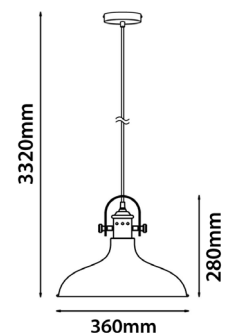

NARVIK SERIES E27 Pendant Lights

- Material: iron
- Max.wattage: 72W
- E27 lamp base
- Globe not included
- For indoor use only
- 1 year replacement warranty

Technical data

Code	Description	Diam	Fitting L	Total L
NARVIK1	1XE27 PENDANT WHITE DOME WITH COPPER PLATING	360mm	280mm	3320mm
NARVIK2	1XE27 PENDANT BLACK DOME WITH COPPER PLATING	360mm	280mm	3320mm
NARVIK3	1XE27 PENDANT GREY DOME WITH COPPER PLATING	360mm	280mm	3320mm