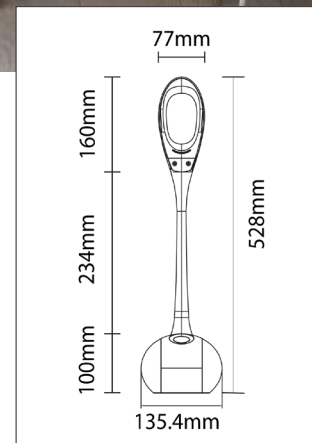

LED Desk & Bedside Light/Nightlight MOOD

(2in1)

PRODUCT FEATURES & TECHNICAL DATA

- Input voltage: 100-240V 50/60Hz
- **Can be powered by USB or plug socket**
- 1.5m Flex & plug USB cable
- Wattage: 6.5W
- Power factor: 0.5
- 34pcs SMD2835 LED chips
- Life time: 35,000hrs
- Material: Acrylonitrile-Butadiene-Styrene(ABS)+Polystyrene(PS)+Rubber
- Powder coating
- **Function:** (1) touch control: 3-step dimming (2) Dial RGB nightlight
- Ambient Temp: -20 to 40°C
- IP20 for indoor use
- 2 year replacement warranty

CODE	MOOD
KELVIN	6500K
LUMENS	210LM
WATT	6.5W
POWER FACTOR	0.5
CRI	80
CARTON QTY	1/1

Brochure updated on 16/03/2017