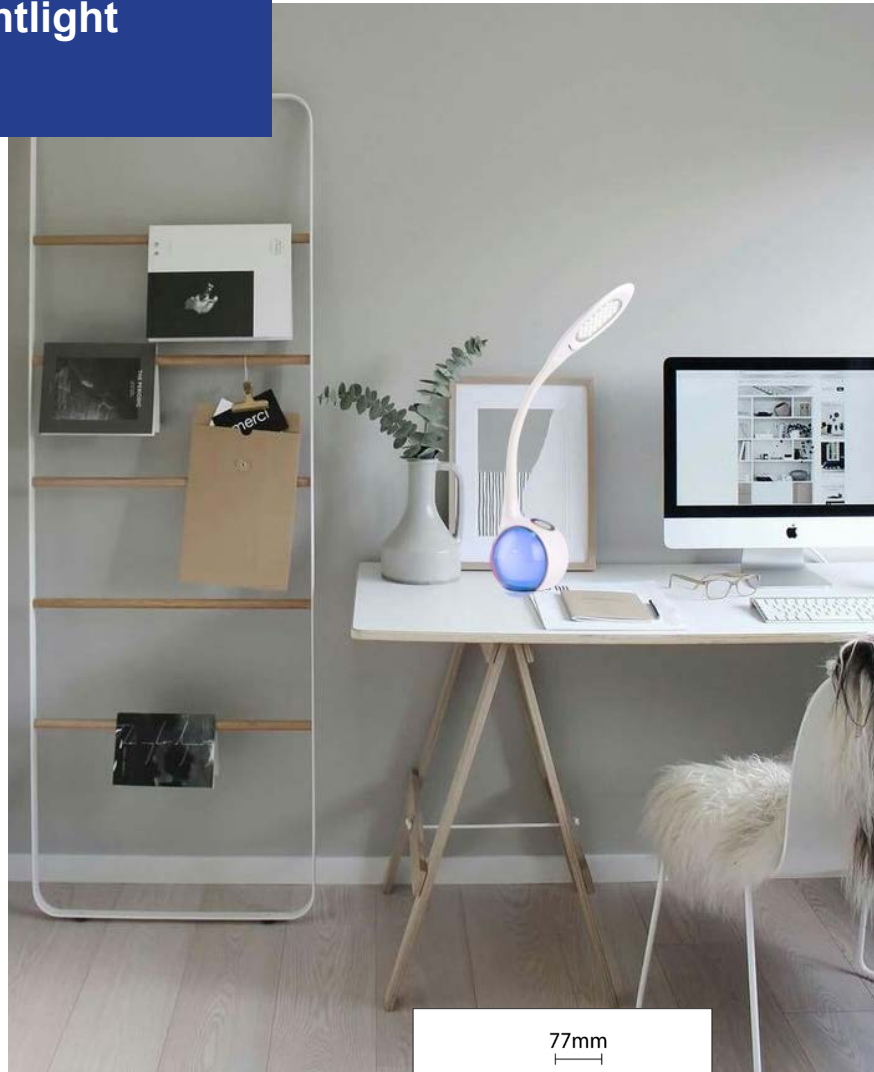

LED Desk & Bedside Light/Nightlight MOOD

(2in1)

PRODUCT FEATURES & TECHNICAL DATA

- Input voltage: 100-240V 50/60Hz
- **Can be powered by USB or plug socket**
- 1.5m Flex & plug USB cable
- Wattage: 6.5W
- Power factor: 0.5
- 34pcs SMD2835 LED chips
- Life time: 35,000hrs
- Material: Acrylonitrile-Butadiene-Styrene(ABS)+Polystyrene(PS)+Rubber
- Powder coating
- **Function:** (1) touch control: 3-step dimming (2) Dial RGB nightlight
- Ambient Temp: -20 to 40°C
- IP20 for indoor use
- 2 year replacement warranty