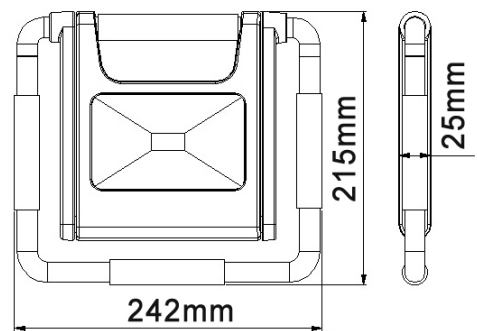

MANTIS

Rechargeable & Portable LED Flood/Work Light

- Input voltage: 240V AC 50-60Hz
- Wattage: 10W
- Power factor: 0.5
- San'an SMD 2835 LED chips
- Life time: 30,000hrs
- Beam angle: 120°
- Body material: aluminium die casting & metal bracket
- Diffuser: toughened glass
- Surface treatment: powder coating
- Adaptor/ car charger included
- Li-ion battery life: 2-3hrs
- Ambient temp: -20 to 45°C
- IP rating: IP44
- 2 year replacement warranty

TECHNICAL DATA

CODE	DESCRIPTION	KELVIN (K)	LUMENS (LM)	WATT (W)	CRI	BEAM ANGLE	IP RATING	LENGTH (mm)	DEPTH (mm)	CARTON QTY
MANTIS	10W PORTABLE, RECHARGEABLE GREEN FLOOD LIGHT	6500	600	10	70	120°	IP44	242	25	1/10