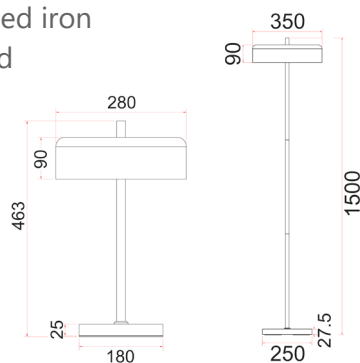

## Interior Drum Shade Table & Floor Lamps

**KELLO-T1**  
(Glossy Cream)

**KELLO-T2**  
(Matte Black)

**KELLO-F1**  
(Glossy Cream)

**KELLO-F2**  
(Matte Black)

- Interior drum shade table & floor lamps
- Material: iron
- Base: Powder coated iron
- Globe not included

Part No.	<b>KELLO-T1, KELLO-T2, KELLO-F1, KELLO-F2</b>
Description	TABLE / FLOOR LAMP 2XES 60W DRUM Shade
Material	Iron
Lamp holder	2xE27 (Max.60W)
Dimensions	KELLO-T1 & 2: Ø280 x H 463mm KELLO-F1 & 2: Ø360 x H 1500mm
Flex & plug	KELLO-T: 1500mm with on/off inline switch. Not dimmable KELLO-F: 1800mm with on/off inline foot switch. Not dimmable
Base	KELLO-T: Ø180 x H 25mm KELLO-F: Ø260 x H 27.5mm
Carton QTY	1/1