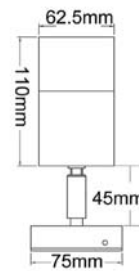

IP
66

1 YEAR
WARRANTY

BASE
GU10

▲ CLA1052L

▲ CLA1152L

▲ CLA1252L

▲ CLA1352L

CODE	DESCRIPTION	LAMP INCL.	
		WATT (W)	CARTON QTY
CLA1052L	MATT GREY ALUMINIUM 2X35W GU10 UP/DOWN FIXED WALL PILLAR LIGHT	2X35	1/10
CLA1152L	MATT GREY ALUMINIUM 1X35W GU10 SINGLE FIXED WALL PILLAR LIGHT	1X35	1/10
CLA1252L	MATT GREY ALUMINIUM 1X35W GU10 SINGLE ADJUSTABLE WALL PILLAR LIGHT	1X35	1/10
CLA1352L	MATT GREY ALUMINIUM 2X35W GU10 DOUBLE ADJUSTABLE WALL PILLAR LIGHT	2X35	1/10