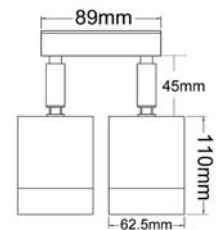

IP
66

1 YEAR
WARRANTY

BASE
GU10

▲ CLA1052L

▲ CLA1152L

▲ CLA1252L

▲ CLA1352L

CODE	DESCRIPTION	LAMP INCL.	
		WATT (W)	CARTON QTY
CLA1052L	MATT GREY ALUMINIUM 2X35W GU10 UP/DOWN FIXED WALL PILLAR LIGHT	2X35	1/10
CLA1152L	MATT GREY ALUMINIUM 1X35W GU10 SINGLE FIXED WALL PILLAR LIGHT	1X35	1/10
CLA1252L	MATT GREY ALUMINIUM 1X35W GU10 SINGLE ADJUSTABLE WALL PILLAR LIGHT	1X35	1/10
CLA1352L	MATT GREY ALUMINIUM 2X35W GU10 DOUBLE ADJUSTABLE WALL PILLAR LIGHT	2X35	1/10