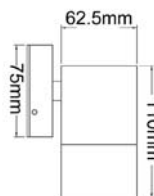

IP
66

1 YEAR
WARRANTY

BASE
GU10

▲ CLA1052L

▲ CLA1152L

▲ CLA1252L

▲ CLA1352L

CODE	DESCRIPTION	LAMP INCL.	
		WATT (W)	CARTON QTY
CLA1052L	MATT GREY ALUMINIUM 2X35W GU10 UP/DOWN FIXED WALL PILLAR LIGHT	2X35	1/10
CLA1152L	MATT GREY ALUMINIUM 1X35W GU10 SINGLE FIXED WALL PILLAR LIGHT	1X35	1/10
CLA1252L	MATT GREY ALUMINIUM 1X35W GU10 SINGLE ADJUSTABLE WALL PILLAR LIGHT	1X35	1/10
CLA1352L	MATT GREY ALUMINIUM 2X35W GU10 DOUBLE ADJUSTABLE WALL PILLAR LIGHT	2X35	1/10