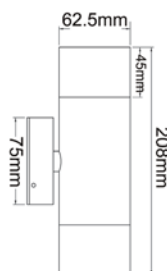

IP
66

1 YEAR
WARRANTY

BASE
GU10

▲ CLA1052L

▲ CLA1152L

▲ CLA1252L

▲ CLA1352L

CODE	DESCRIPTION	LAMP INCL.	
		WATT (W)	CARTON QTY
CLA1052L	MATT GREY ALUMINIUM 2X35W GU10 UP/DOWN FIXED WALL PILLAR LIGHT	2X35	1/10
CLA1152L	MATT GREY ALUMINIUM 1X35W GU10 SINGLE FIXED WALL PILLAR LIGHT	1X35	1/10
CLA1252L	MATT GREY ALUMINIUM 1X35W GU10 SINGLE ADJUSTABLE WALL PILLAR LIGHT	1X35	1/10
CLA1352L	MATT GREY ALUMINIUM 2X35W GU10 DOUBLE ADJUSTABLE WALL PILLAR LIGHT	2X35	1/10