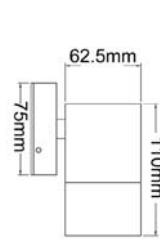

IP  
66

1 YEAR  
WARRANTY

BASE  
MR16

▲ CLA1051L

▲ CLA1151L

▲ CLA1251L

▲ CLA1351L

CODE	DESCRIPTION	LAMP INCL.	
		WATT (W)	CARTON QTY
CLA1051L	GREY ALUMINIUM 2X20W MR16 UP/DOWN FIXED WALL PILLAR LIGHT	2X20	1/10
CLA1151L	GREY ALUMINIUM 1X20W MR16 SINGLE FIXED WALL PILLAR LIGHT	1X20	1/10
CLA1251L	GREY ALUMINIUM 1X20W MR16 SINGLE ADJUSTABLE WALL PILLAR LIGHT	1X20	1/10
CLA1351L	GREY ALUMINIUM 2X20W MR16 DOUBLE ADJUSTABLE WALL PILLAR LIGHT	2X20	1/10