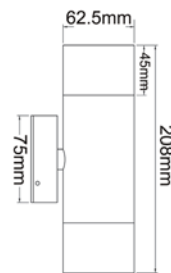

## WALL PILLAR LAMPS (MR16 / GREY / LONG BODY)

- MR16 exterior wall pillar lamp
- Aluminium poly powder coated grey body and back plate
- Max. wattage: 35W
- 20W MR16 halogen globe included
- Suitable for use with LED globes
- Remote control gear required

IP  
66

1 YEAR  
WARRANTY

BASE  
MR16

▲ CLA1051L

▲ CLA1151L

▲ CLA1251L

▲ CLA1351L

CODE	DESCRIPTION	LAMP INCL.	
		WATT (W)	CARTON QTY
CLA1051L	GREY ALUMINIUM 2X20W MR16 UP/DOWN FIXED WALL PILLAR LIGHT	2X20	1/10
CLA1151L	GREY ALUMINIUM 1X20W MR16 SINGLE FIXED WALL PILLAR LIGHT	1X20	1/10
CLA1251L	GREY ALUMINIUM 1X20W MR16 SINGLE ADJUSTABLE WALL PILLAR LIGHT	1X20	1/10
CLA1351L	GREY ALUMINIUM 2X20W MR16 DOUBLE ADJUSTABLE WALL PILLAR LIGHT	2X20	1/10