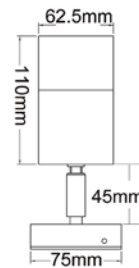

## WALL PILLAR LAMPS (MR16 / GREY / LONG BODY)

- MR16 exterior wall pillar lamp
- Aluminium poly powder coated grey body and back plate
- Max. wattage: 35W
- 20W MR16 halogen globe included
- Suitable for use with LED globes
- Remote control gear required

IP  
66

1 YEAR  
WARRANTY

BASE  
MR16

▲ CLA1051L

▲ CLA1151L

▲ CLA1251L

▲ CLA1351L

CODE	DESCRIPTION	LAMP INCL.	
		WATT (W)	CARTON QTY
CLA1051L	GREY ALUMINIUM 2X20W MR16 UP/DOWN FIXED WALL PILLAR LIGHT	2X20	1/10
CLA1151L	GREY ALUMINIUM 1X20W MR16 SINGLE FIXED WALL PILLAR LIGHT	1X20	1/10
CLA1251L	GREY ALUMINIUM 1X20W MR16 SINGLE ADJUSTABLE WALL PILLAR LIGHT	1X20	1/10
CLA1351L	GREY ALUMINIUM 2X20W MR16 DOUBLE ADJUSTABLE WALL PILLAR LIGHT	2X20	1/10