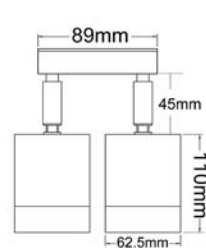

IP  
66

1 YEAR  
WARRANTY

BASE  
MR16

▲ CLA1051L

▲ CLA1151L

▲ CLA1251L

▲ CLA1351L

CODE	DESCRIPTION	LAMP INCL.	
		WATT (W)	CARTON QTY
CLA1051L	GREY ALUMINIUM 2X20W MR16 UP/DOWN FIXED WALL PILLAR LIGHT	2X20	1/10
CLA1151L	GREY ALUMINIUM 1X20W MR16 SINGLE FIXED WALL PILLAR LIGHT	1X20	1/10
CLA1251L	GREY ALUMINIUM 1X20W MR16 SINGLE ADJUSTABLE WALL PILLAR LIGHT	1X20	1/10
CLA1351L	GREY ALUMINIUM 2X20W MR16 DOUBLE ADJUSTABLE WALL PILLAR LIGHT	2X20	1/10