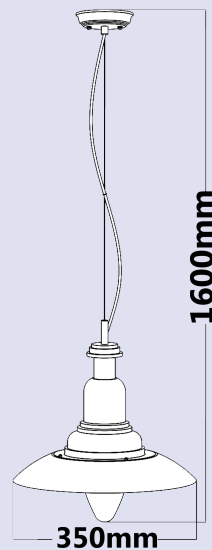

PENDANT LIGHTS

Devoted to energy saving

GATSBY SERIES

GATSBY1

GATSBY4

PRODUCT FEATURES

- Voltage: 240V 50Hz
- Max. wattage: 60W
- E27 base
- Lamps not included

CODE	COLOUR
GATSBY1	CHROME
GATSBY2	ANTIQUE BROWN
GATSBY4	SATIN CHROME