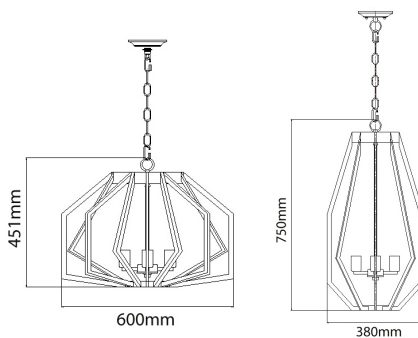

# GAMBA SERIES

- Antique brass & oiled bronze
- Max.wattage: 60W
- E27 lamp base
- Globes not included
- IP20 for indoor use
- 1 year replacement warranty

CODE	DESCRIPTION	FITTING L(mm)	DIAM (mm)	CABLE (mm)	CARTON QTY
<b>GAMBA1</b>	5XE27 ANTIQUE BRASS PENDANT	451	600	3000	1/1
<b>GAMBA2</b>	4XE27 ANTIQUE BRASS PENDANT	750	380	3000	1/1