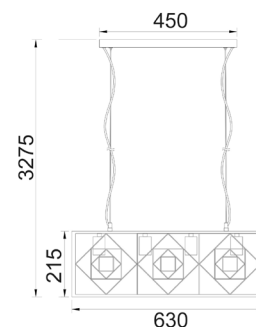

GAGGIA1

*Must be installed by a licenced electrician (Installation instructions sheet provided in each product box)