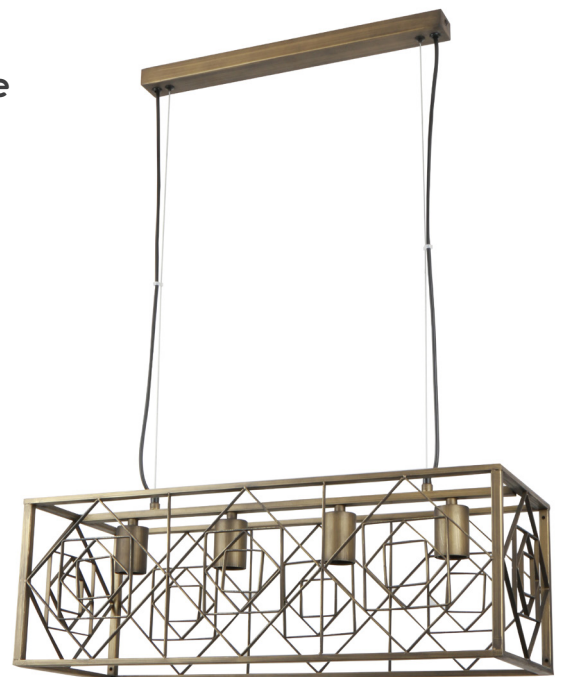

GAGGIA

Interior Rectangular Imitation Antique Brass Cage Pendant Light

- Input voltage: 220-240V
- Material: iron
- Lamp holder: 4xE27 (Max.60W globe)
- Globe not included
- For indoor use only

Part No.	GAGGIA1
Description	PENDANT ES 4 x 60W Rectangular Imitation Ant Brass Cage
Material	Iron
Lamp holder	4xE27 (Max.60W)
Product Dimensions	L630 x H215 x W248 mm
Suspension	3000mm black PVC cable & stainless steel wire cable
Canopy size	L450mm
Box Weight	4.0kg
Box Dimensions	66x28x28cm
Carton QTY	1/1

GAGGIA1

*Must be installed by a licenced electrician (Installation instructions sheet provided in each product box)