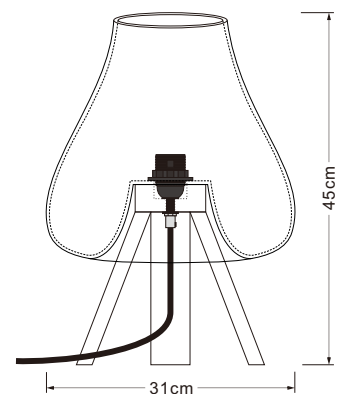

# DIVA SERIES *Modern Table Lamps*

**DIVA1**  
amber glass

**DIVA2**  
light grey glass

**It CAN be a floor lamp**

## PRODUCT FEATURES

- Input voltage: 240V AC
- Max.wattage: 40W
- Material: wood & glass
- 2.5m cable length
- E27 base
- Lamps not included
- IP20 for indoor use
- 1 year warranty for electrical fitting

CODE	DESCRIPTION	BASE WIDTH	HEIGHT	CARTON QTY
DIVA1	AMBER GLASS, DARK BROWN STAND	310mm	450mm	1/1
DIVA2	LIGHT GREY GLASS, OAK STAND	310mm	450mm	1/1

UPDATED ON 09/02/2016