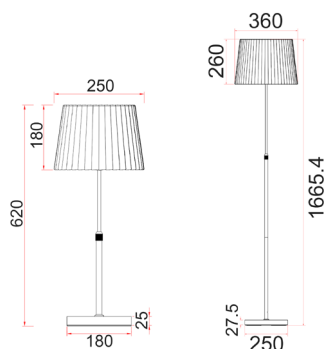

CRECER

Interior Slanted Pleated Shade Height Adjustable Table & FloorLamps

- Interior slanted pleated shade table & floor lamps
- Material: fabric shade
- Rod & base: Electroplated iron
- Globe not included

CRECER-T1
(Black Pleated Shade
Antique Brass Highlight)

CRECER-T2
(White Pleated Shade
Antique Brass
Highlight)

CRECER-T3
(White Pleated Shade
Chrome Highlight)

CRECER-F1
(Black Pleated Shade
Antique Brass Highlight)

CRECER-F2
(White Pleated Shade
Antique Brass
highlight)

CRECER-F3
(White Pleated Shade
Chrome Highlight)

Part No.	CRECER-T1-3, CRECER-F1-3
Description	TTABLE / FLOOR ES BLK / WH SLANTED/ PLEATED Shade w/Ant Brass / Chrome High- light Adjustable Rod & RND Base
Material	Iron, fabric
Lamp holder	1xE27 (Max.60W)
Dimensions	CRECER-T: Ø250 x H 620mm CRECER-F: Ø360 x H 1665.4mm
Flex & plug	CRECER-T: 1500mm with on/off inline switch. Not dimmable CRECER-F: 1800mm with on/off inline foot switch. Not dimmable
Base	CRECER-T: Ø180 x H 25mm CRECER-F: Ø250 x H 27.5mm
Carton QTY	1/1